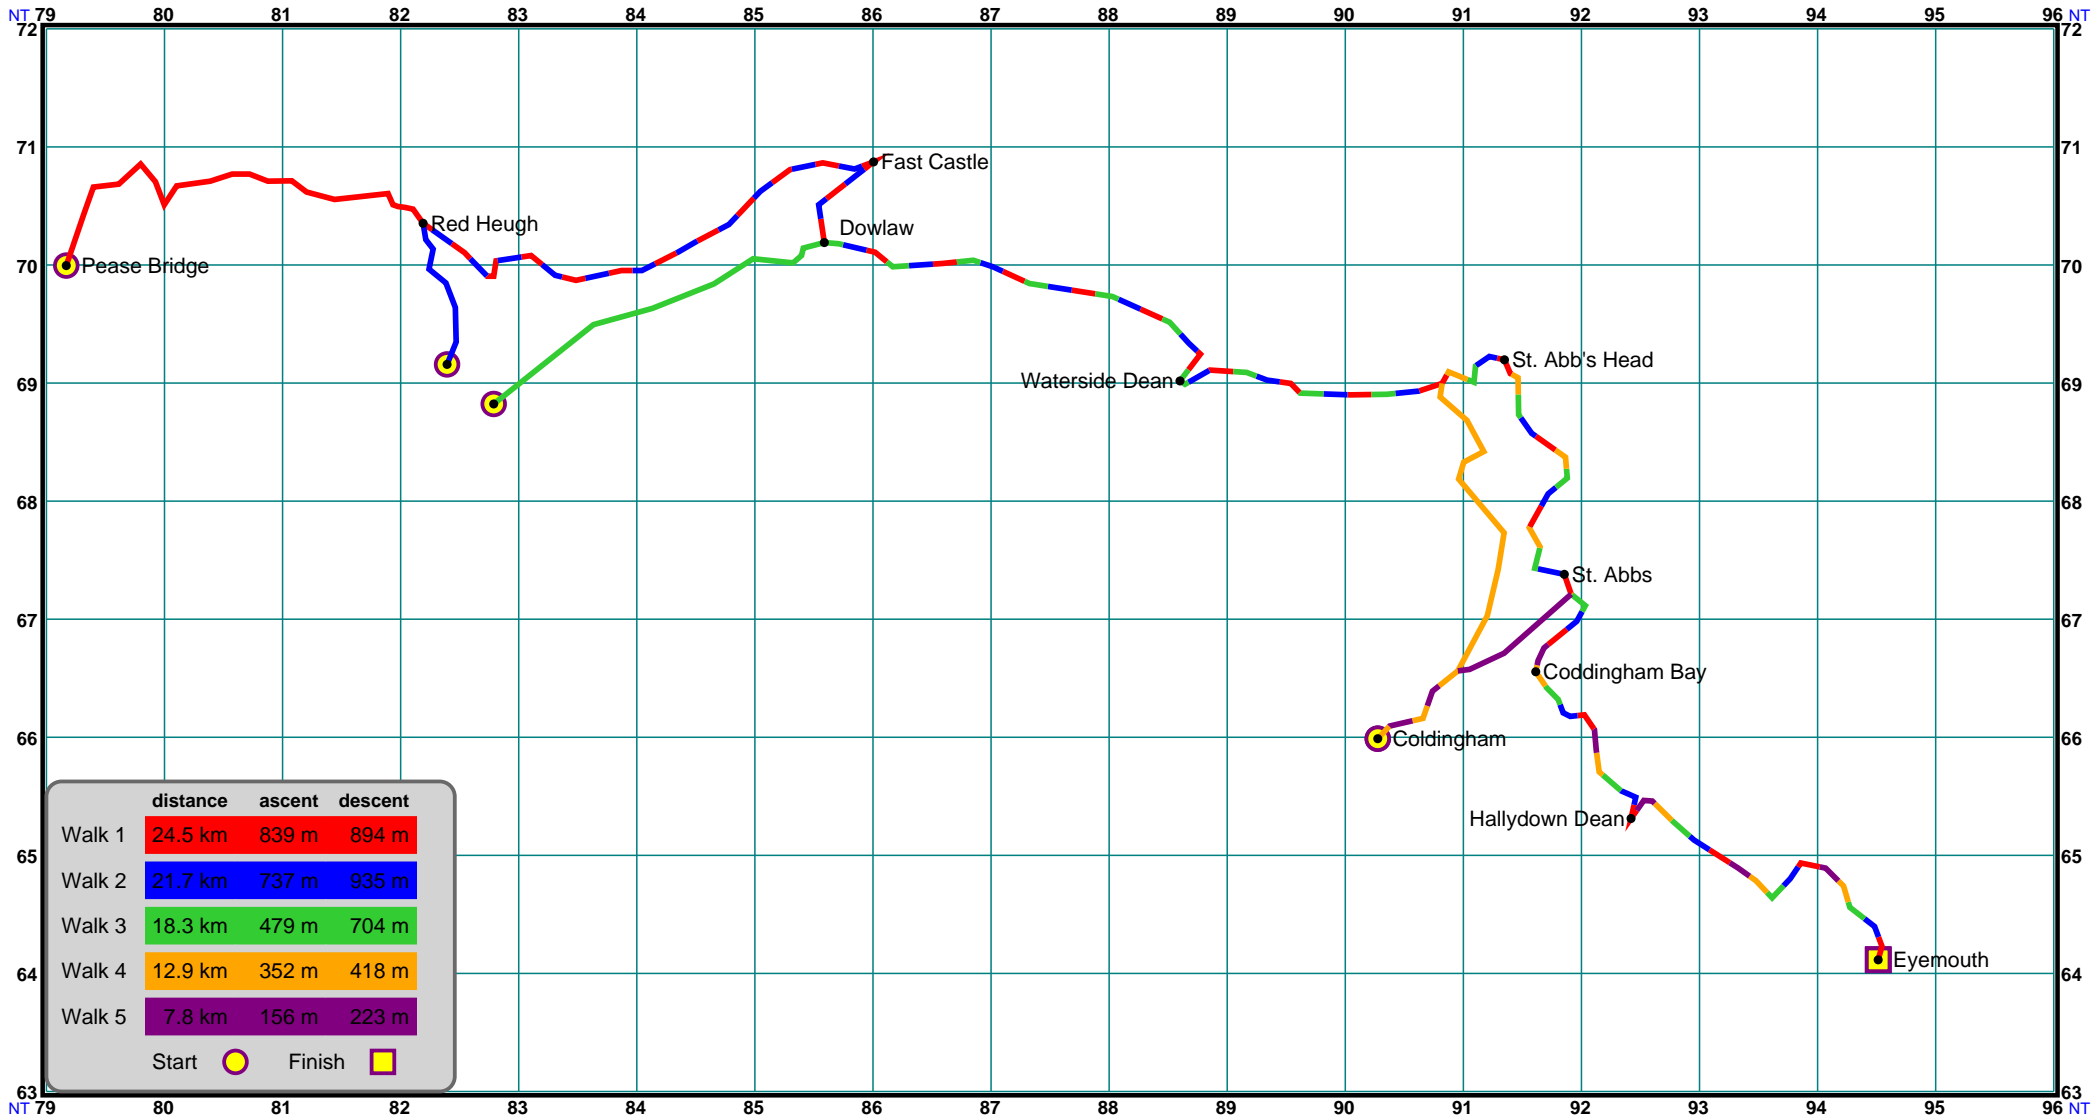

Click on any change of direction on a route to see a 1:25K OS map of that part of the route. The location of the waypoint will be shown by a red arrow

	distance	ascent	descent
Walk 1	24.5 km	839 m	894 m
Walk 2	21.7 km	737 m	935 m
Walk 3	18.3 km	479 m	704 m
Walk 4	12.9 km	352 m	418 m
Walk 5	7.8 km	156 m	223 m
Start		Finish	