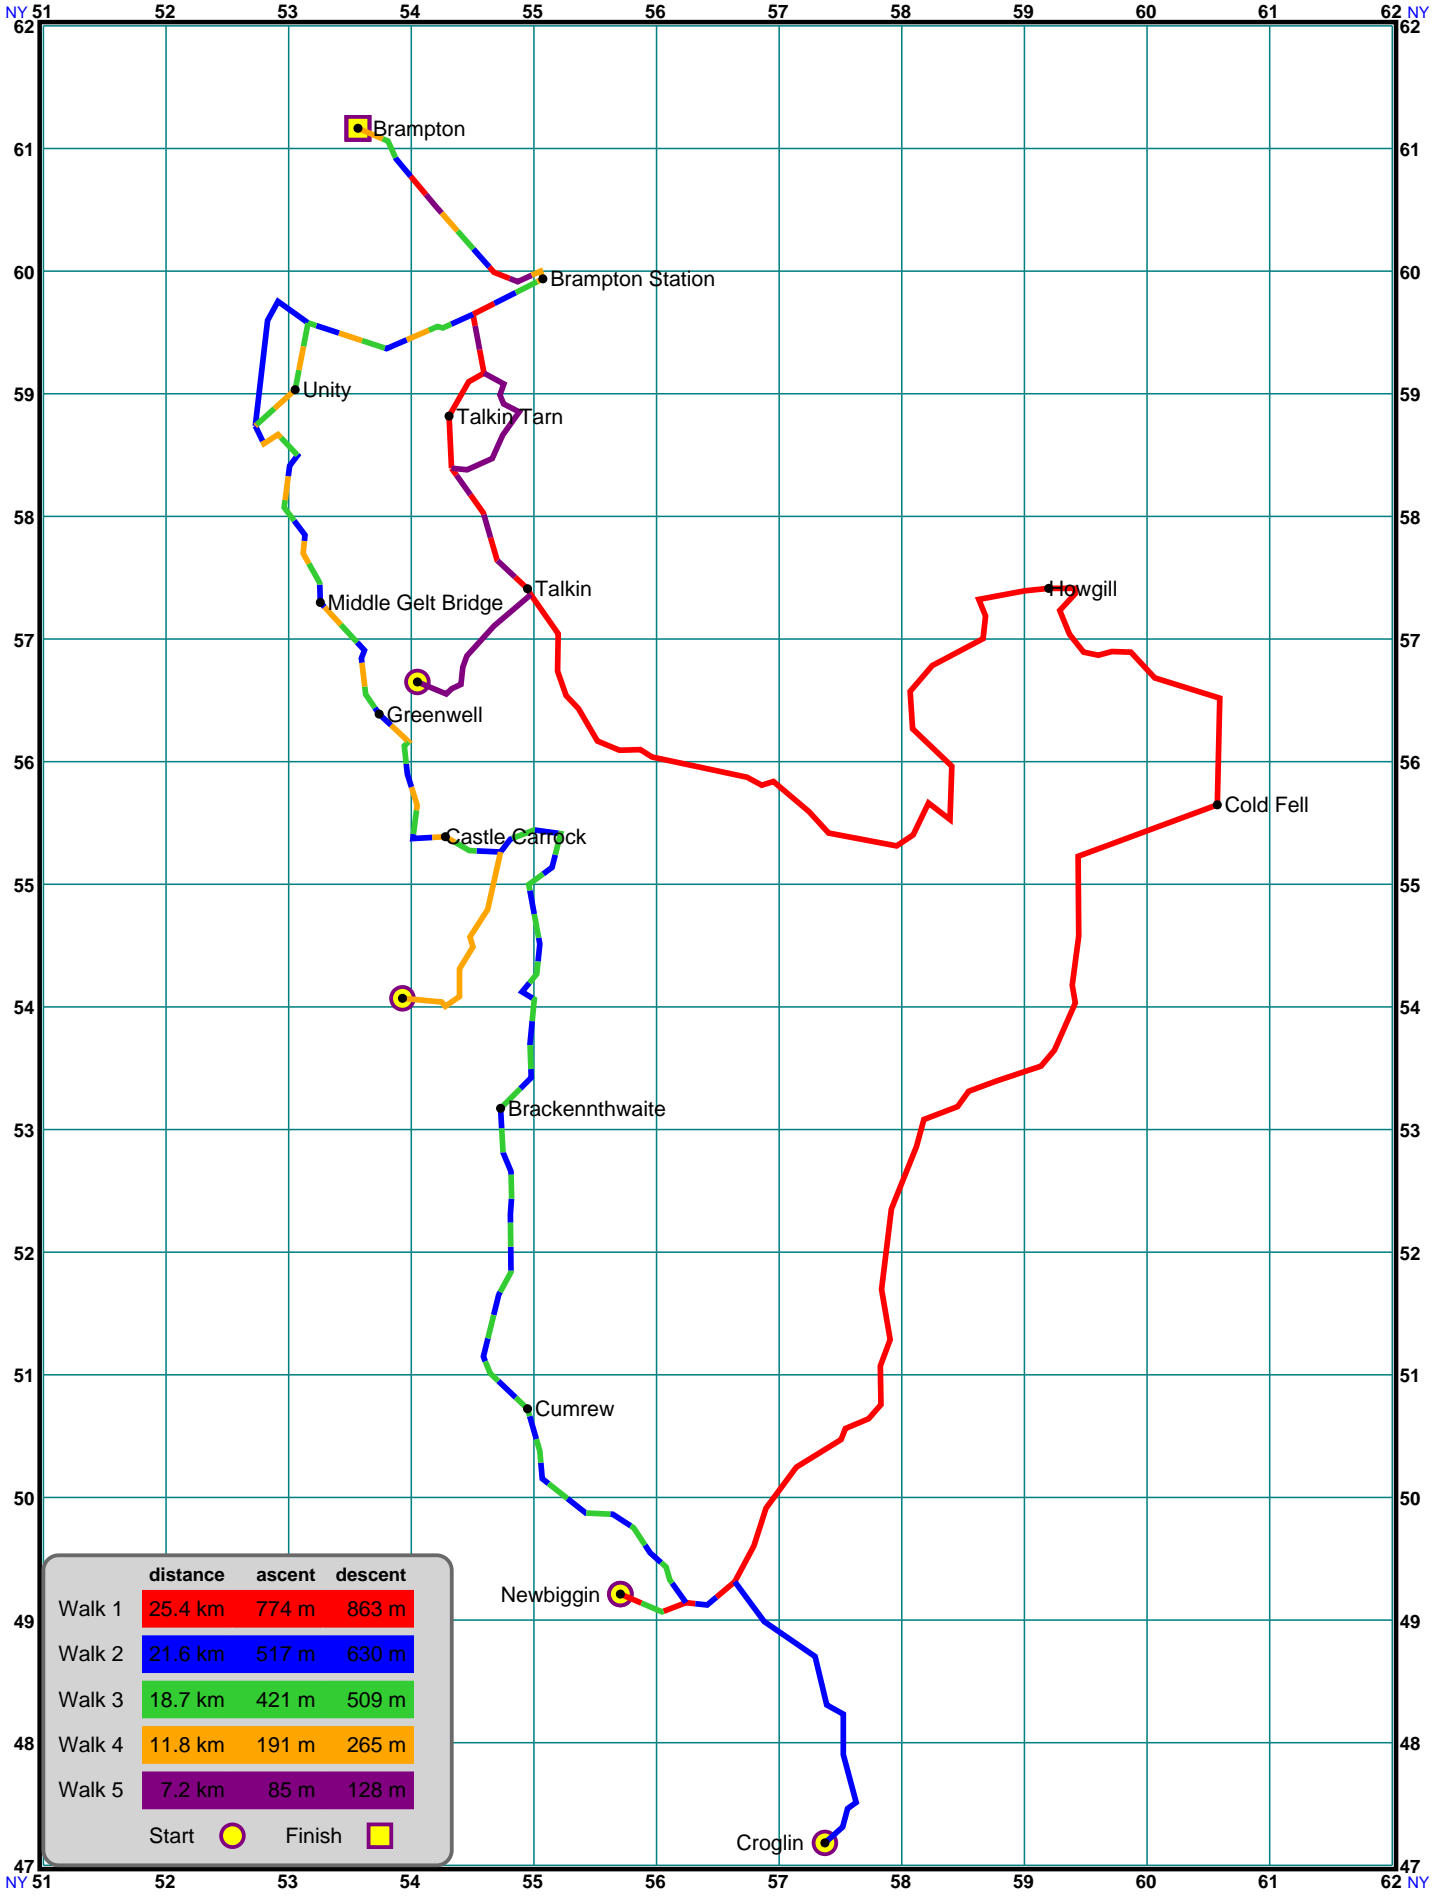

St. Edward's ABC Fellwalkers

Brampton

Cumbria

Saturday, 02nd October, 2010

Click on any change of direction on a route to see a 1:25K OS map of that part of the route. The location of the waypoint will be shown by a red arrow

	distance	ascent	descent
Walk 1	25.4 km	774 m	863 m
Walk 2	21.6 km	517 m	630 m
Walk 3	18.7 km	421 m	509 m
Walk 4	11.8 km	191 m	265 m
Walk 5	7.2 km	85 m	128 m

Start Finish