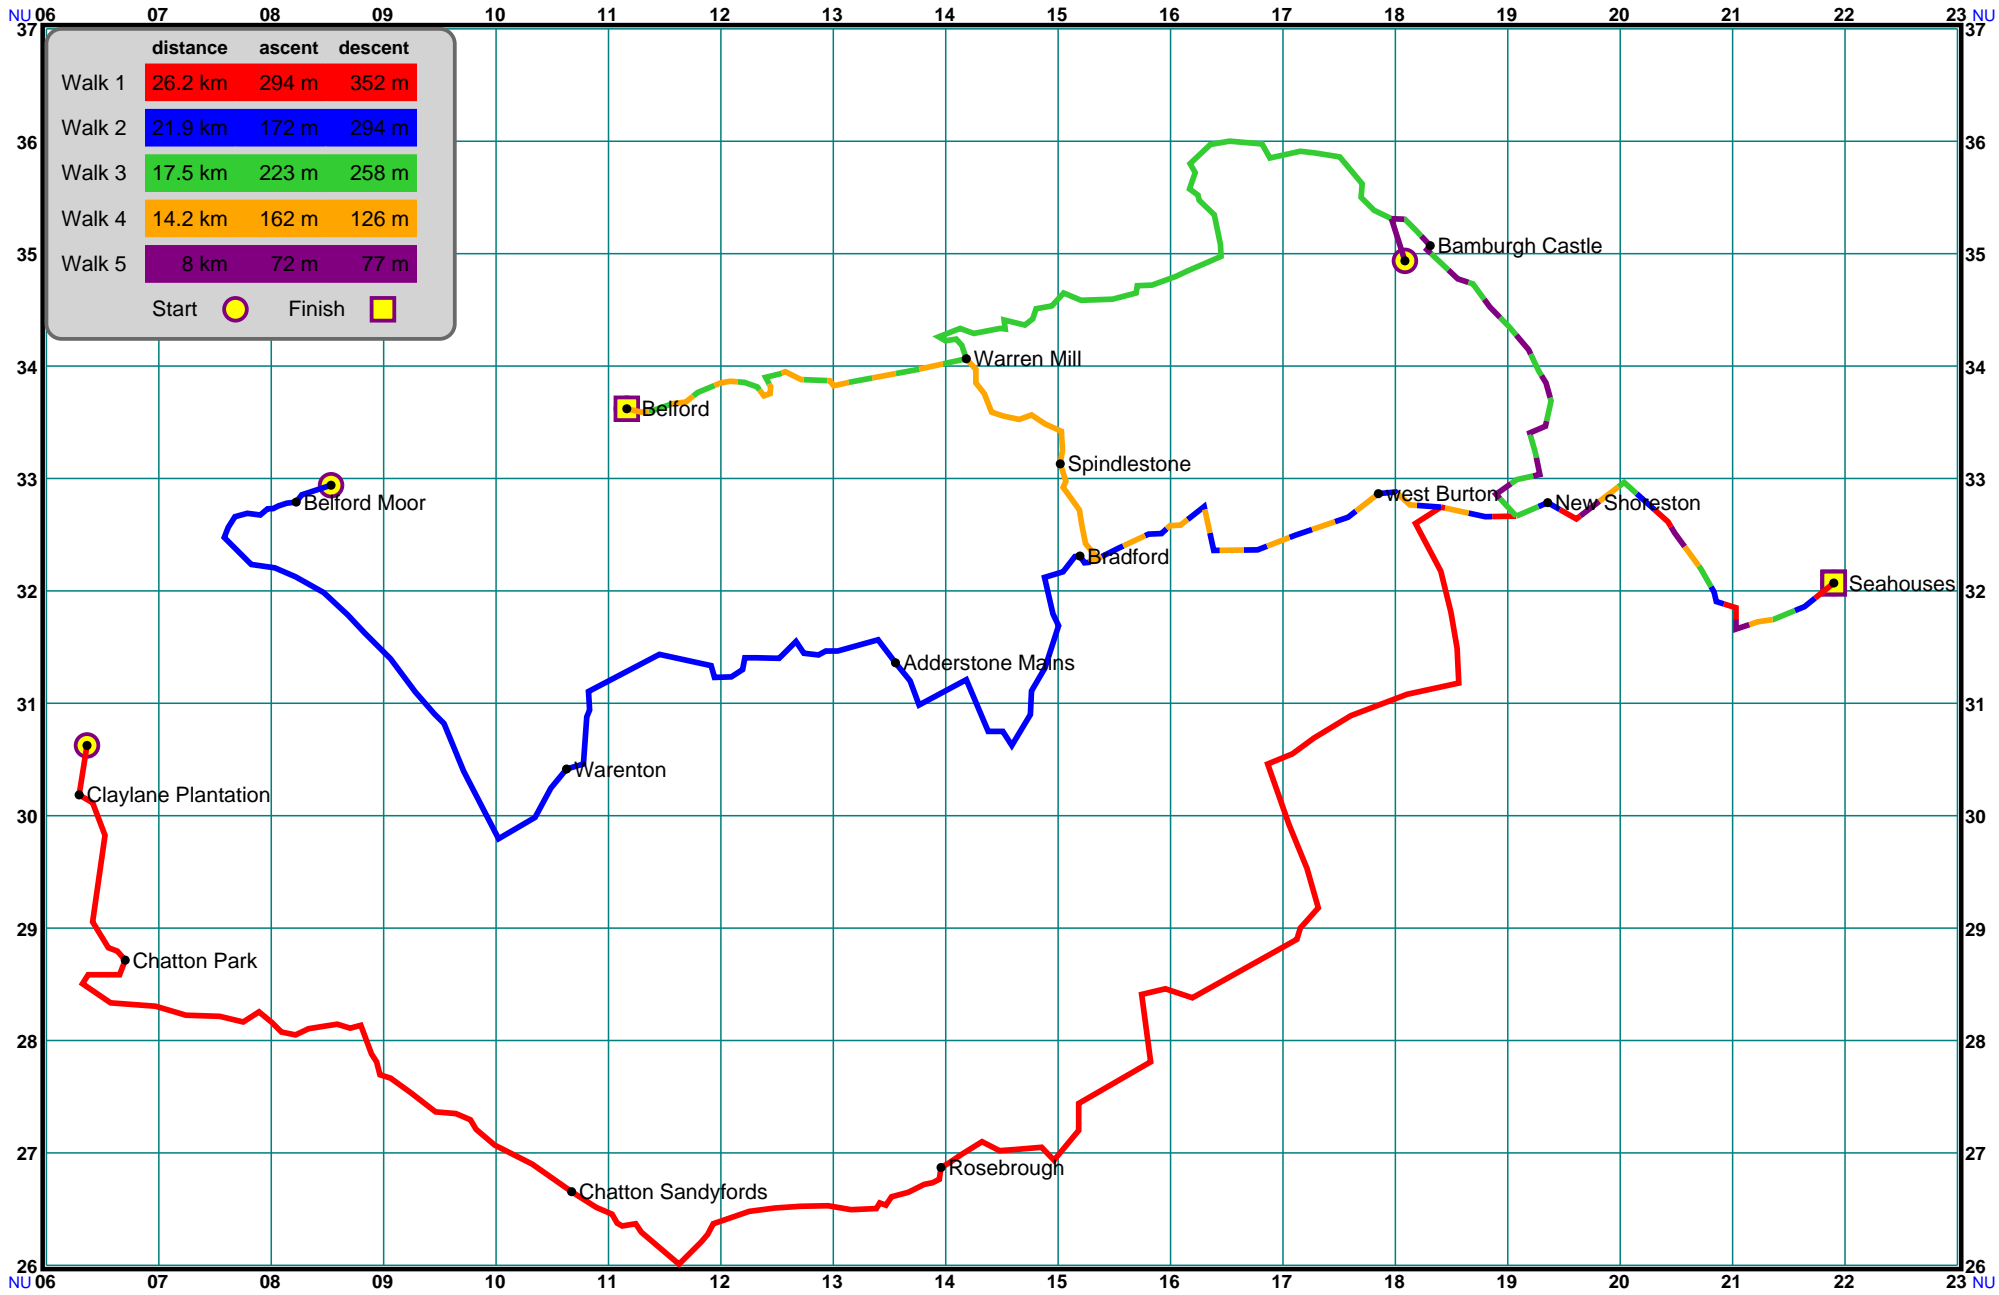

Click on any change of direction on a route to see a 1:25K OS map of that part of the route. The location of the waypoint will be shown by a red arrow

	distance	ascent	descent
Walk 1	26.2 km	294 m	352 m
Walk 2	21.9 km	172 m	294 m
Walk 3	17.5 km	223 m	258 m
Walk 4	14.2 km	162 m	126 m
Walk 5	8 km	72 m	77 m

Start Finish