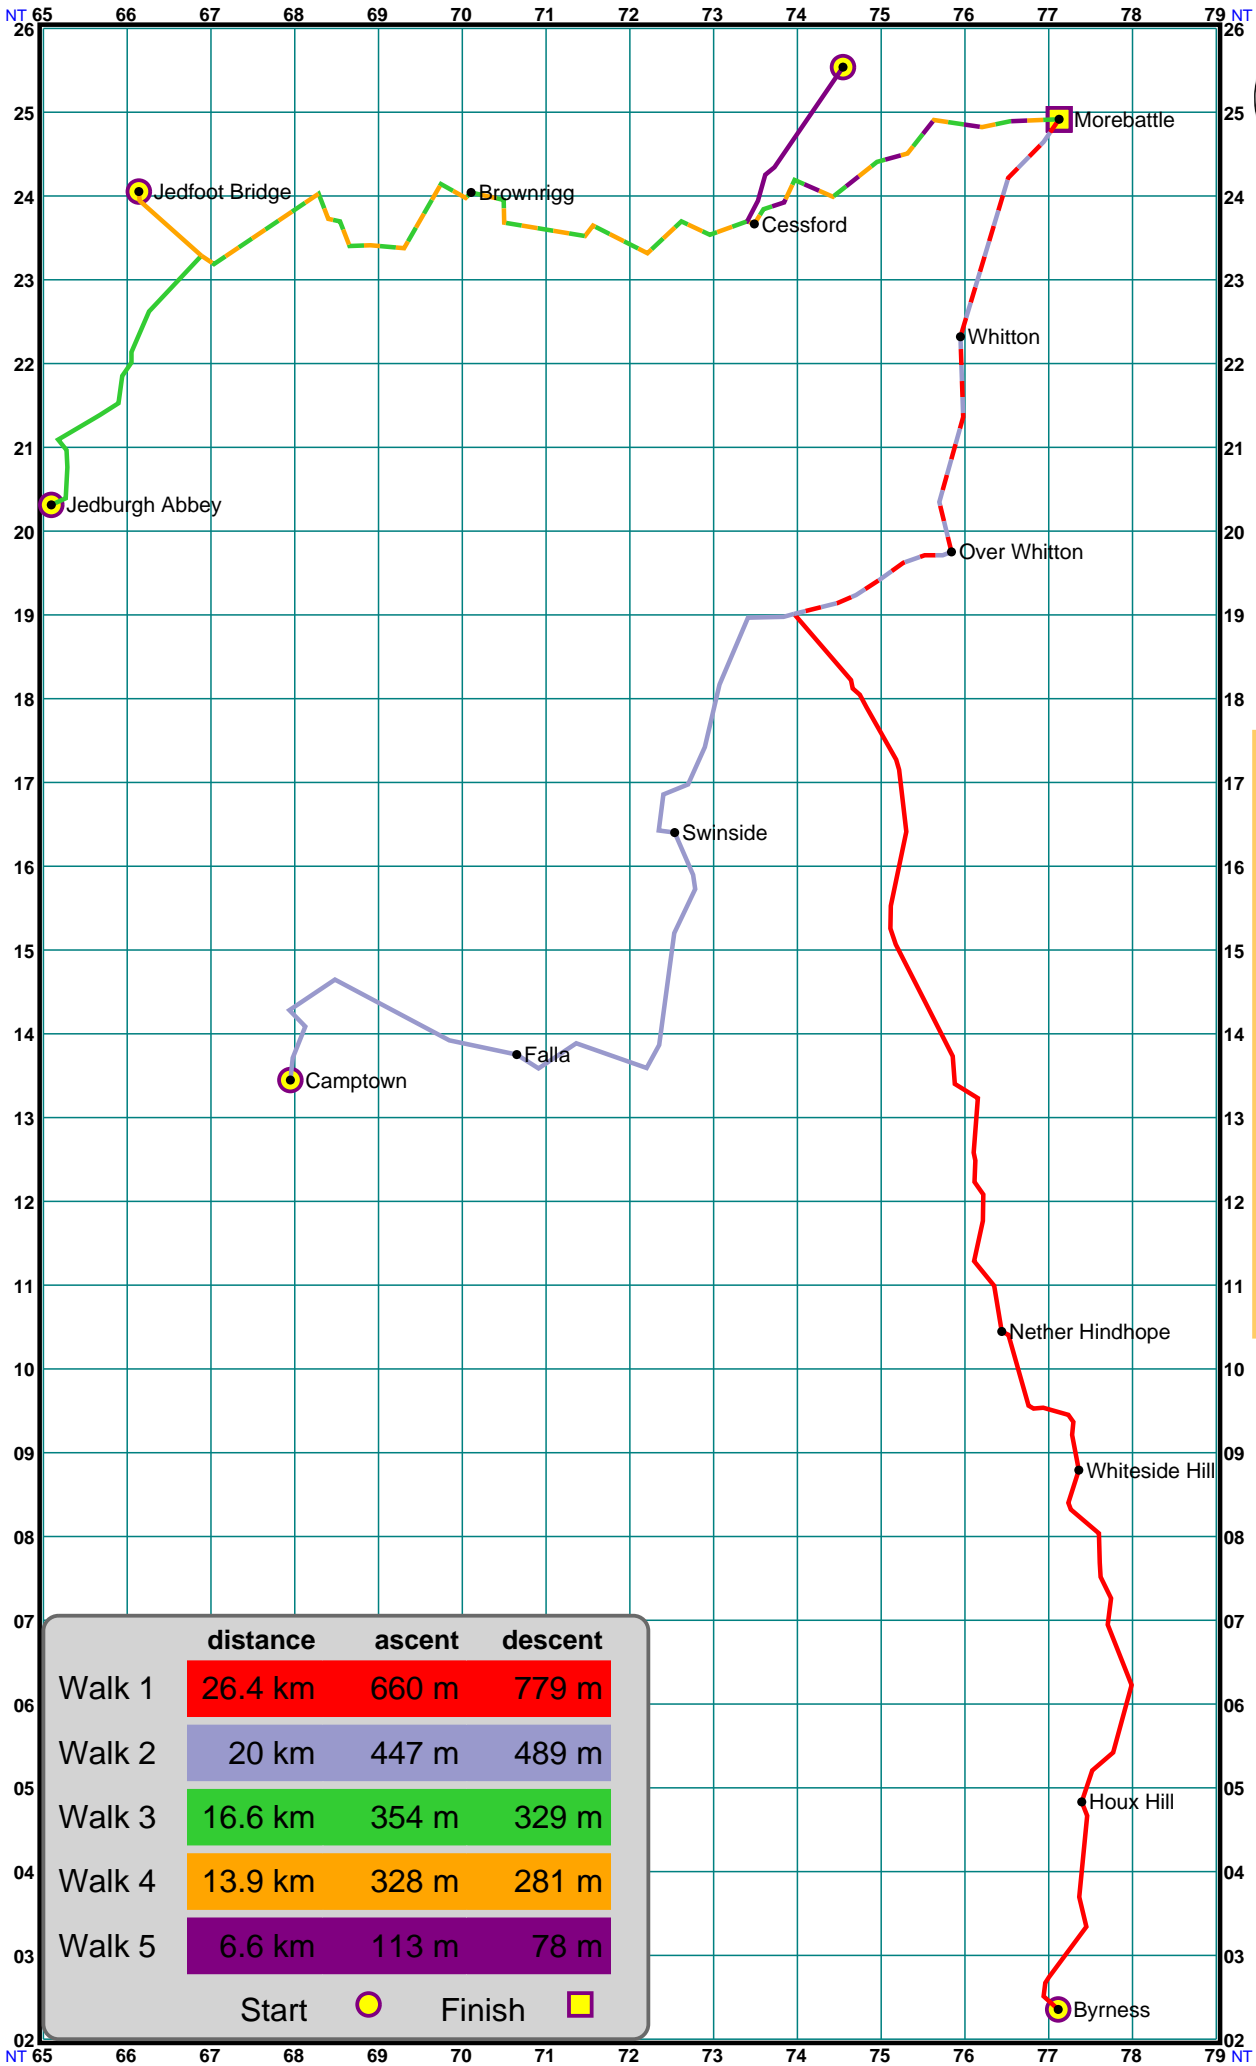

St Edwards ABC Fellwalkers
Morebattle
 Scotland
 Saturday, 07th March, 2009

Click on any change of direction on a route to see a 1:25K OS map of that part of the route. The location of the waypoint will be shown by a red arrow

	distance	ascent	descent
Walk 1	26.4 km	660 m	779 m
Walk 2	20 km	447 m	489 m
Walk 3	16.6 km	354 m	329 m
Walk 4	13.9 km	328 m	281 m
Walk 5	6.6 km	113 m	78 m

Start Finish

NT 65 66 67 68 69 70 71 72 73 74 75 76 77 78 79 NT