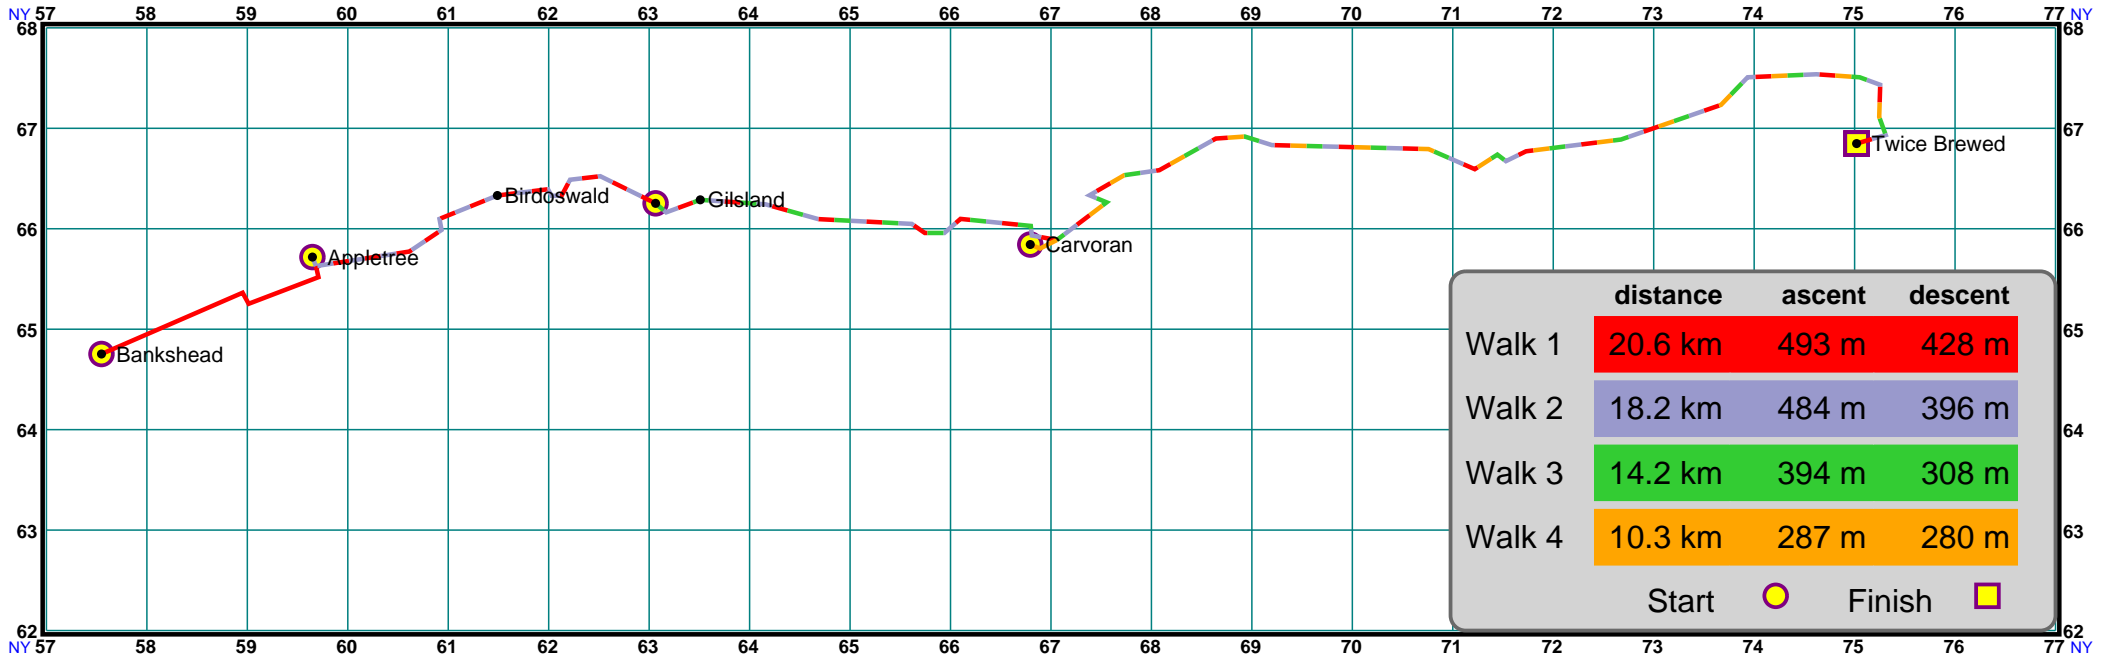

St. Edward's ABC Fellwalkers

Twice Brewed

Northumberland

Saturday, 10th January, 2009

Click on any change of direction on a route to see a 1:25K OS map of that part of the route. The location of the waypoint will be shown by a red arrow

	distance	ascent	descent
Walk 1	20.6 km	493 m	428 m
Walk 2	18.2 km	484 m	396 m
Walk 3	14.2 km	394 m	308 m
Walk 4	10.3 km	287 m	280 m

Start Finish