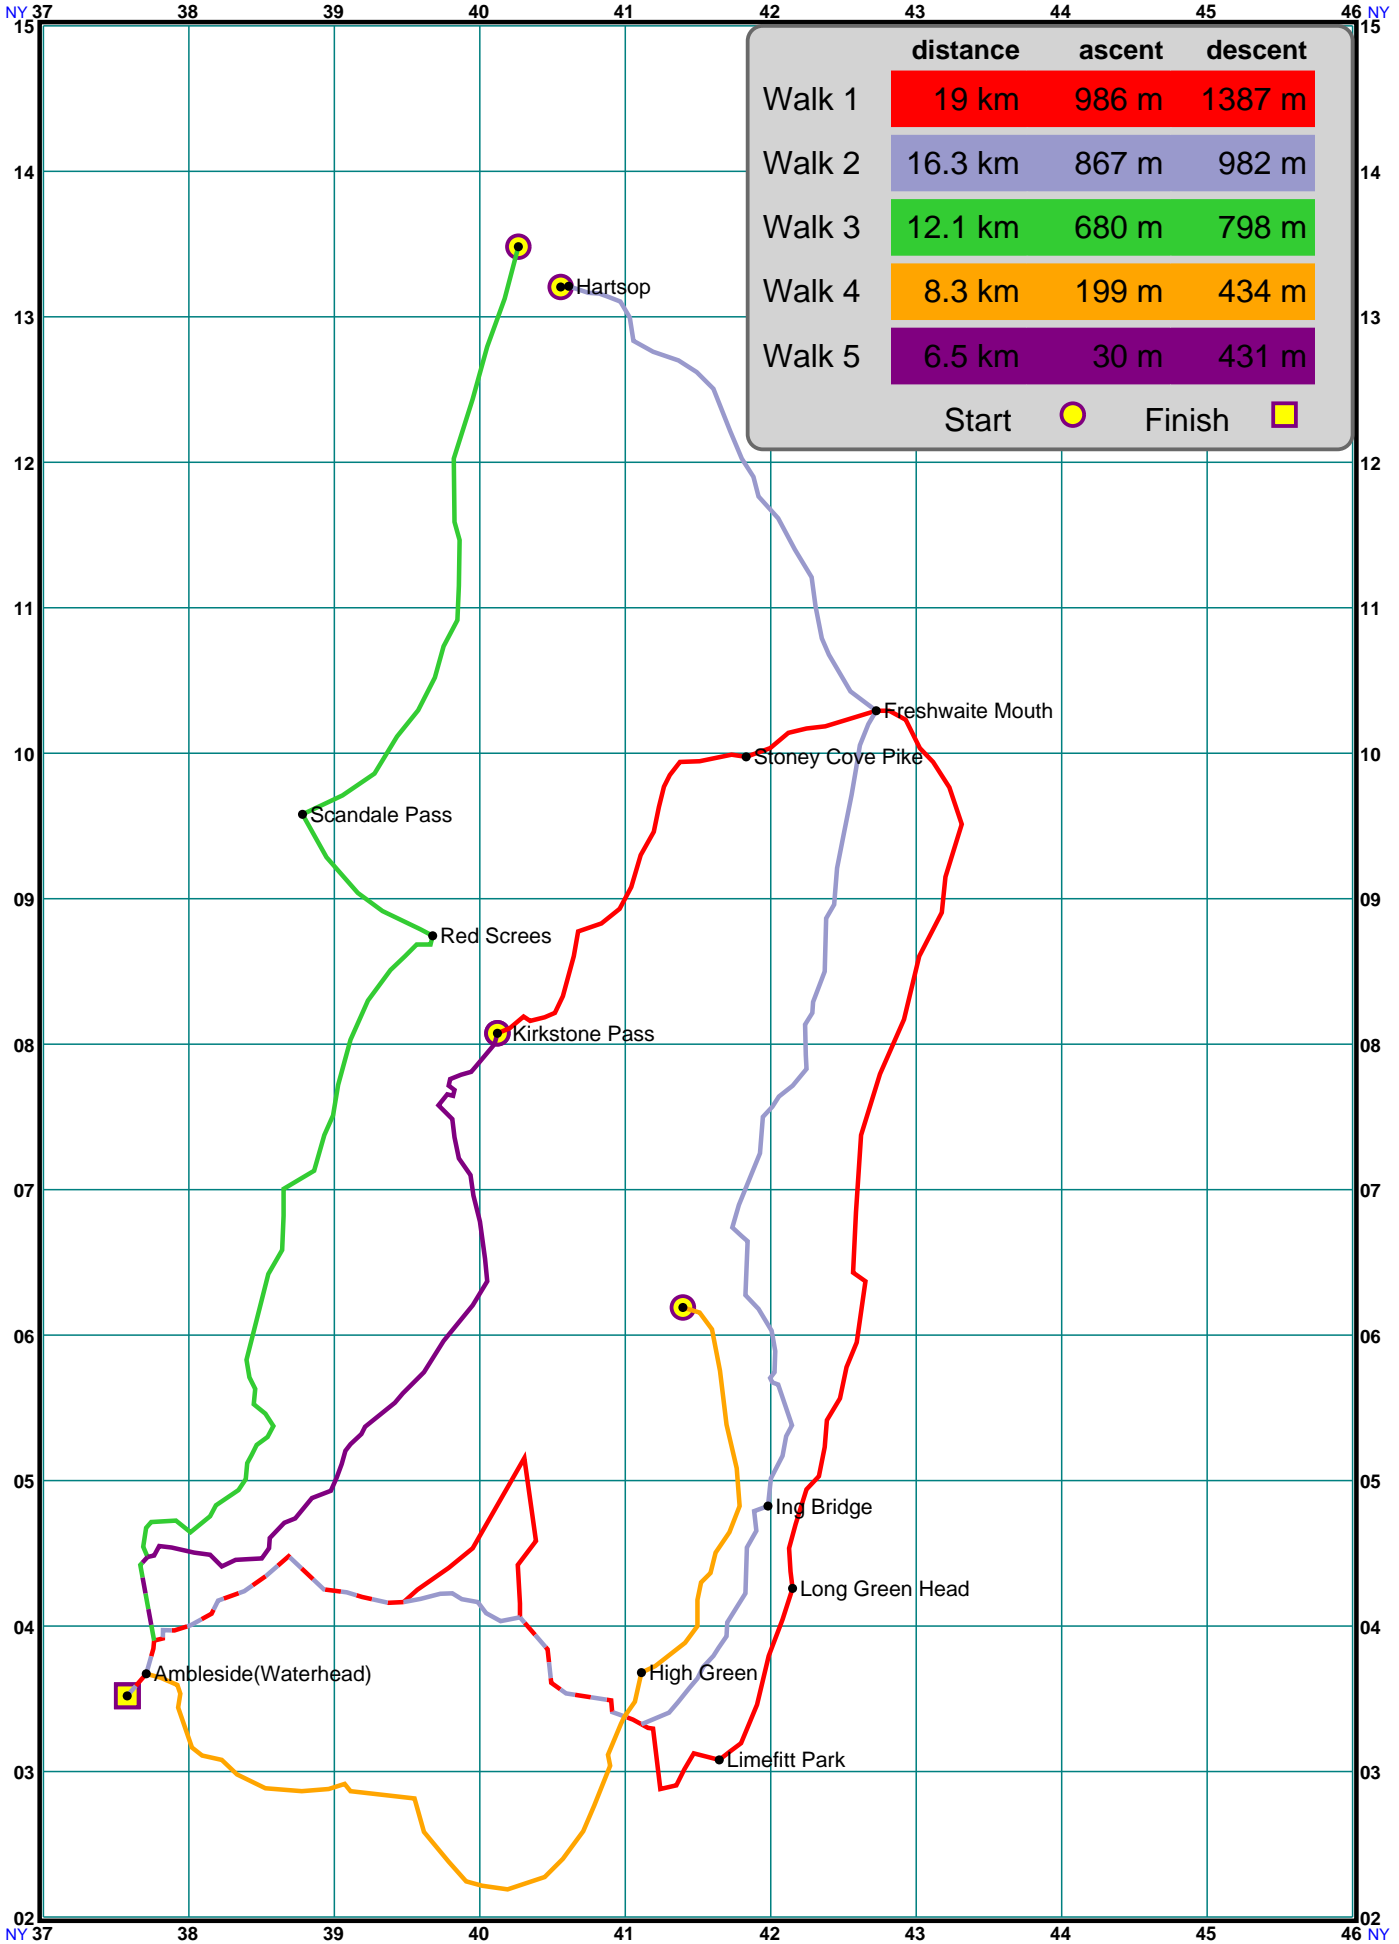

St. Edward's ABC Fellwalkers

Glenridding To Amble

Lakes
Saturday, 26th July, 2008

Click on any change of direction on a route to see a 1:25K OS map of that part of the route. The location of the waypoint will be shown by a red arrow

	distance	ascent	descent
Walk 1	19 km	986 m	1387 m
Walk 2	16.3 km	867 m	982 m
Walk 3	12.1 km	680 m	798 m
Walk 4	8.3 km	199 m	434 m
Walk 5	6.5 km	30 m	431 m

Start Finish