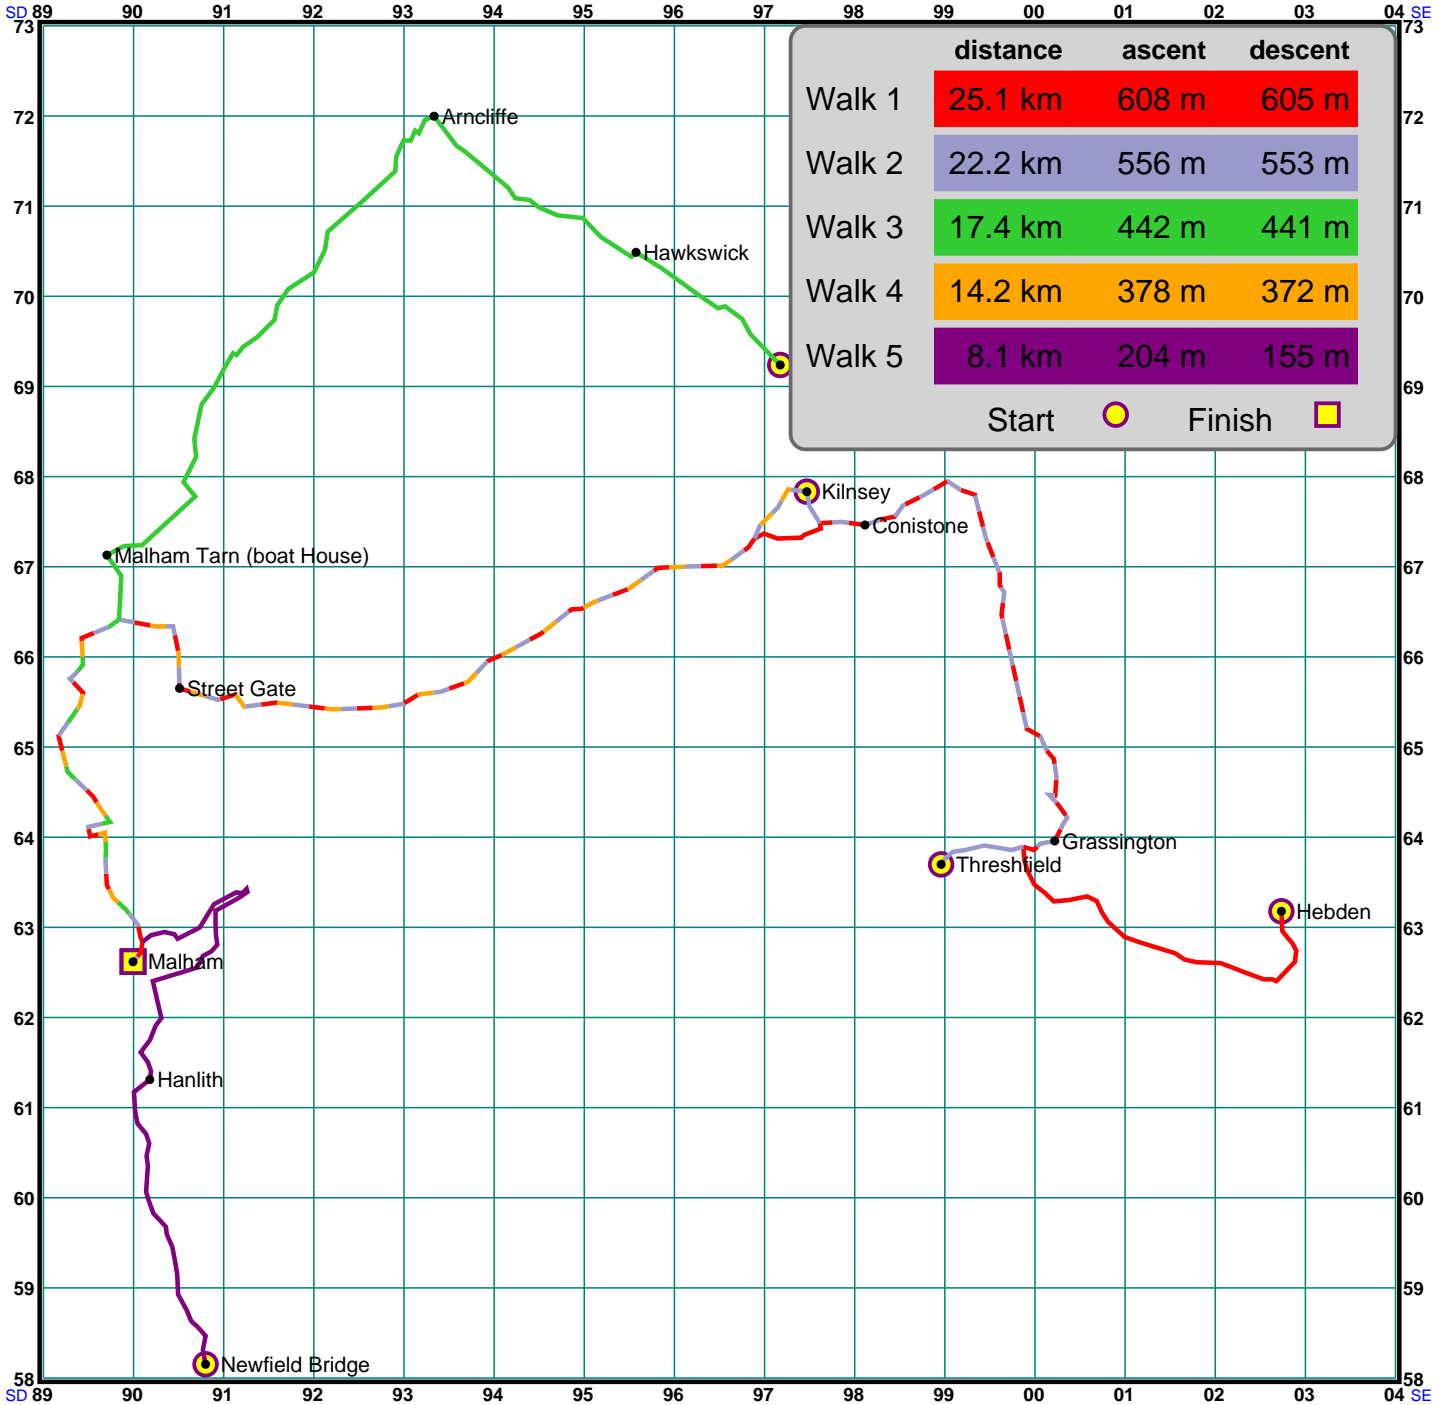

St. Edward's ABC Fellwalkers

# Malham

Yorkshire Dales

Saturday, 28<sup>th</sup> June, 2008

Click on any change of direction on a route to see a 1:25K OS map of that part of the route. The location of the waypoint will be shown by a red arrow

	distance	ascent	descent
Walk 1	25.1 km	608 m	605 m
Walk 2	22.2 km	556 m	553 m
Walk 3	17.4 km	442 m	441 m
Walk 4	14.2 km	378 m	372 m
Walk 5	8.1 km	204 m	155 m

Start Finish