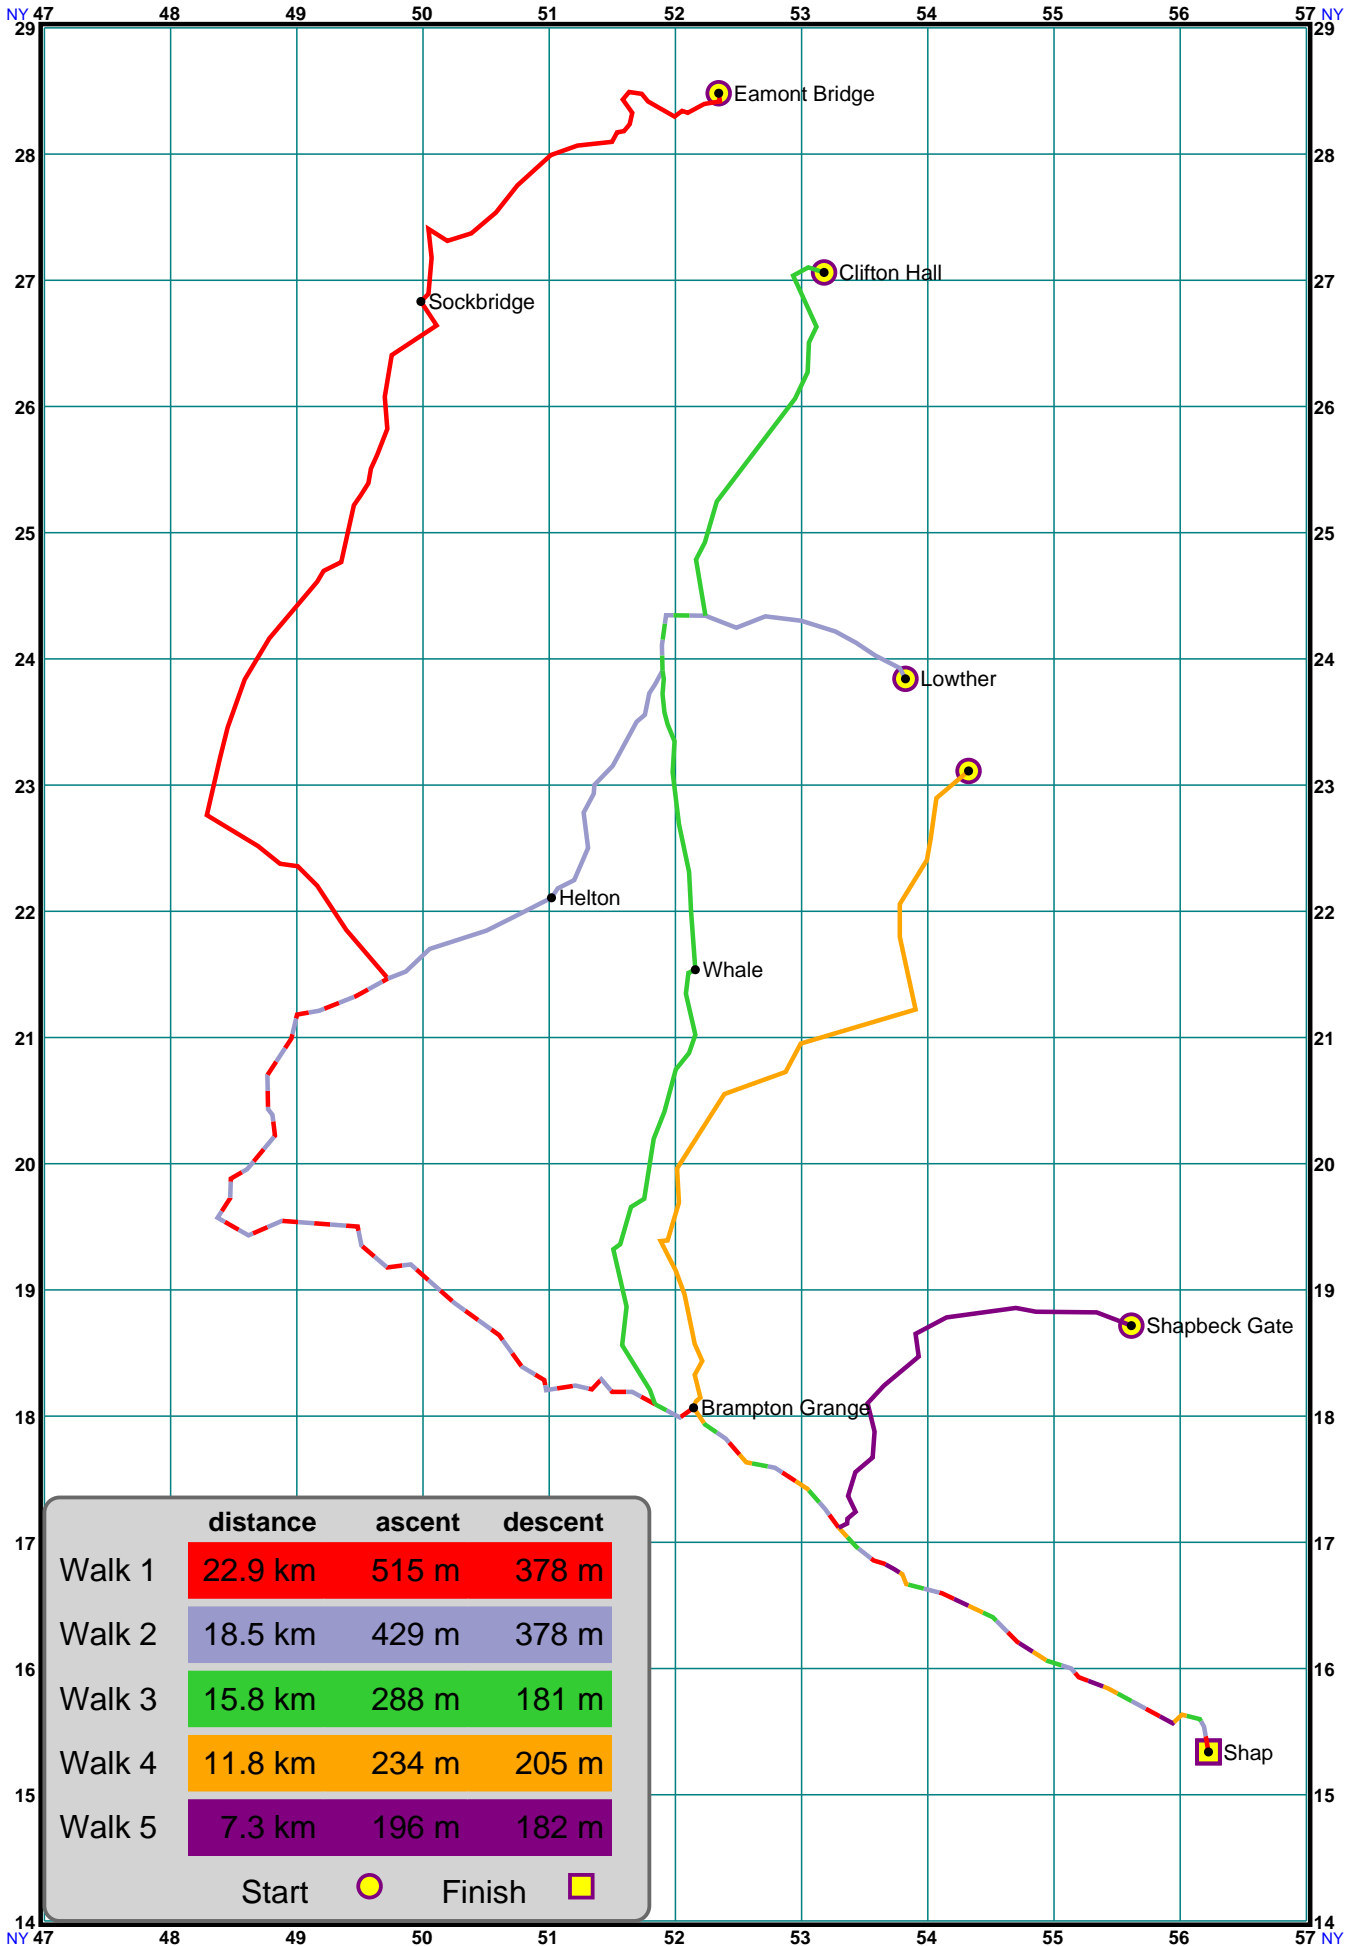

St. Edward's ABC Fellwalkers

Shap

Cumbria
Saturday, 19th April, 2008

Click on any change of direction on a route to see a 1:25K OS map of that part of the route. The location of the waypoint will be shown by a red arrow

	distance	ascent	descent
Walk 1	22.9 km	515 m	378 m
Walk 2	18.5 km	429 m	378 m
Walk 3	15.8 km	288 m	181 m
Walk 4	11.8 km	234 m	205 m
Walk 5	7.3 km	196 m	182 m