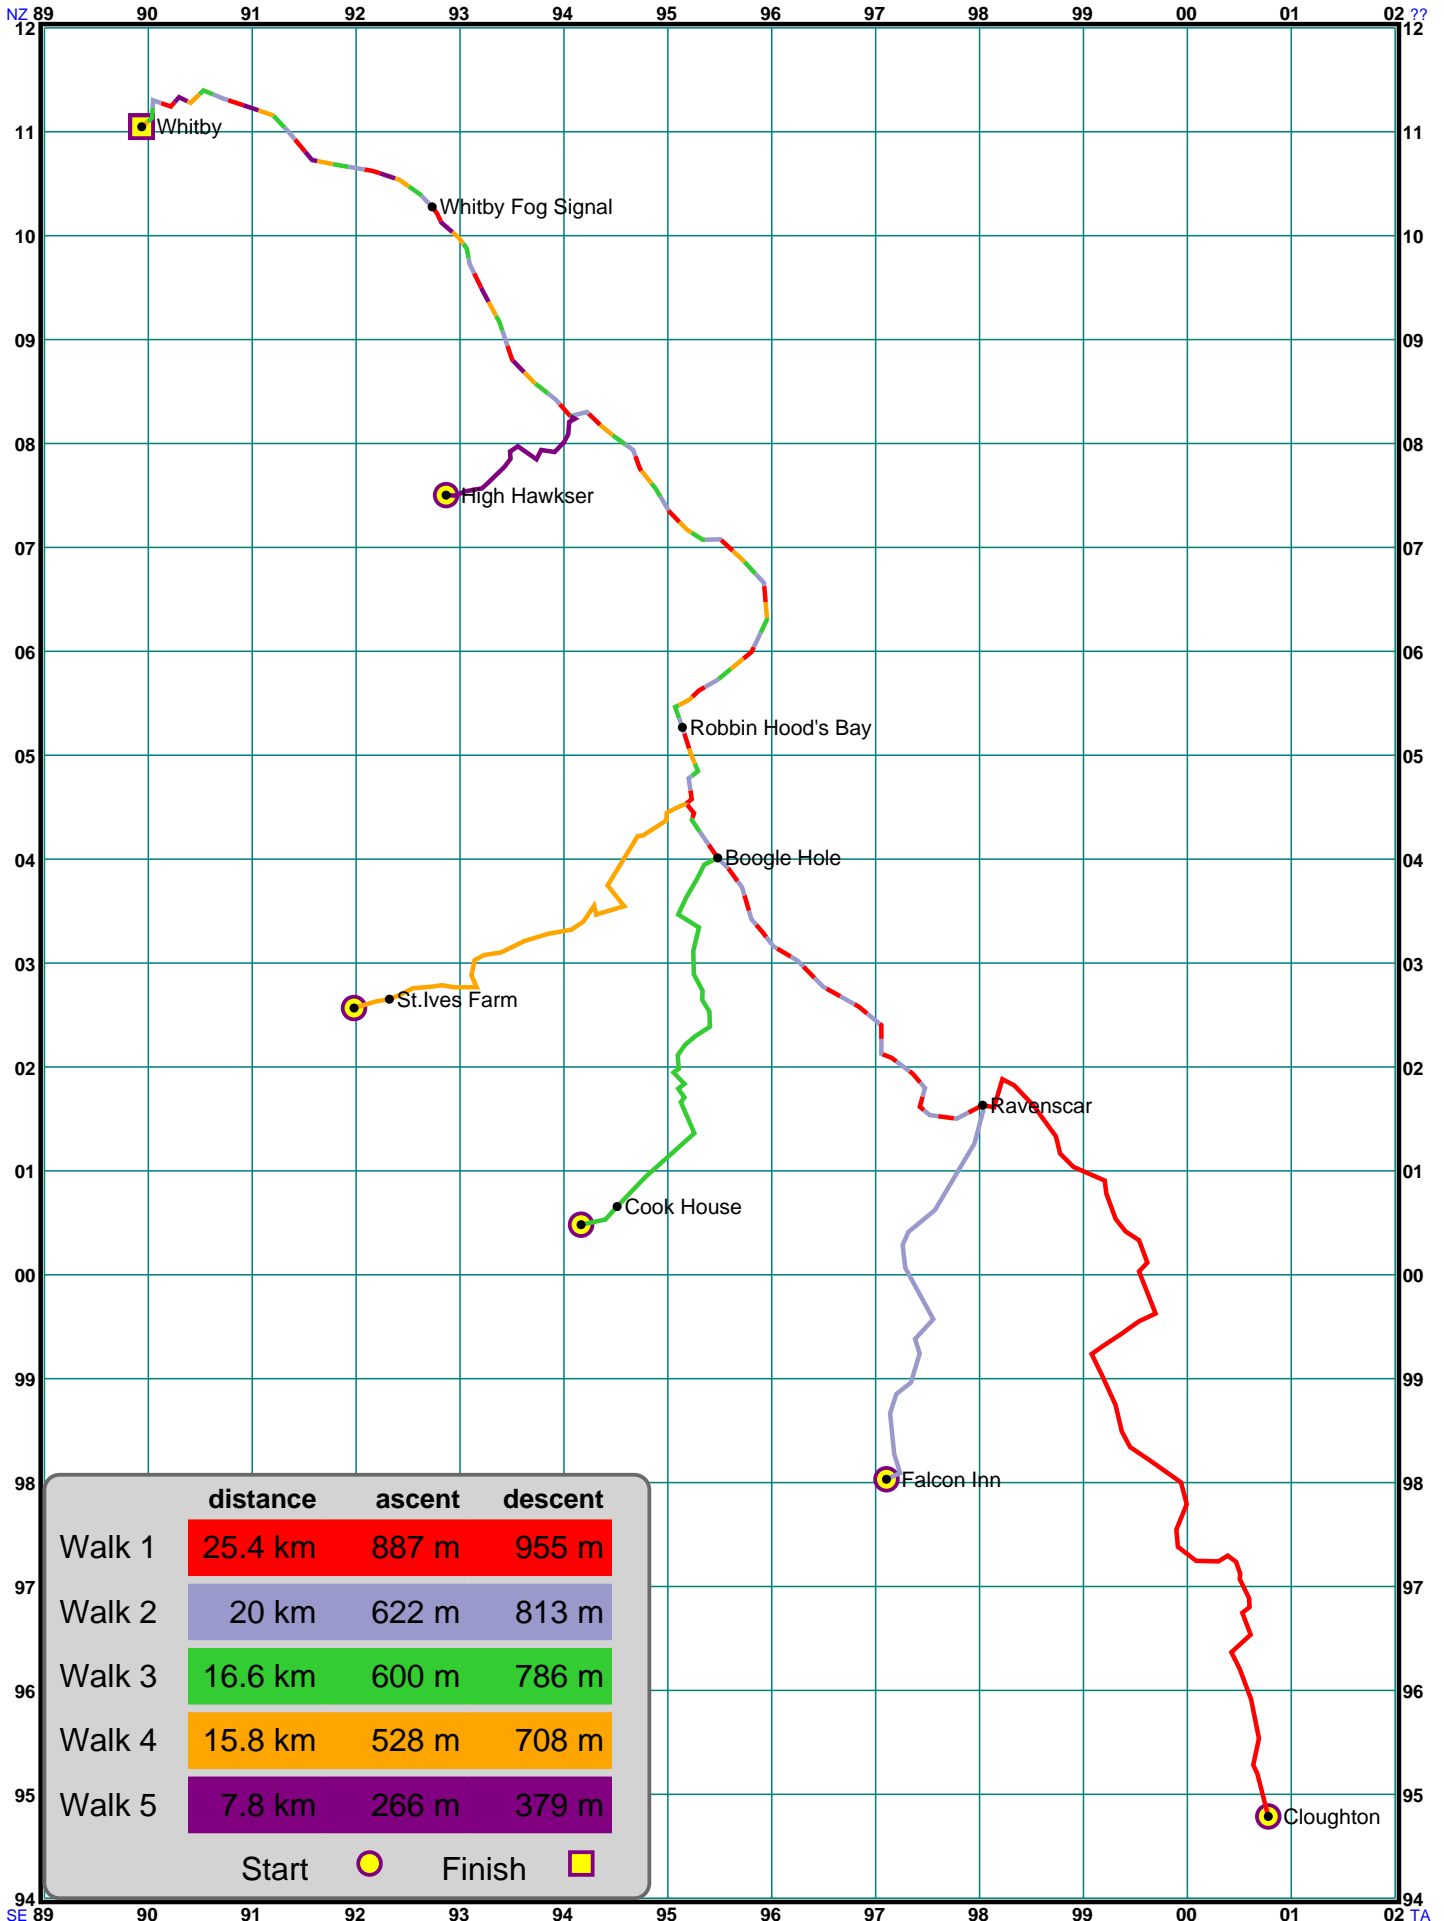

St. Edward's ABC Fellwalkers

York Coast

North York Moors

Saturday, 17th November, 2007

Click on any change of direction on a route to see a 1:25K OS map of that part of the route. The location of the waypoint will be shown by a red arrow

SE 89 90 91 92 93 94 95 96 97 98 99 00 01 02 TA