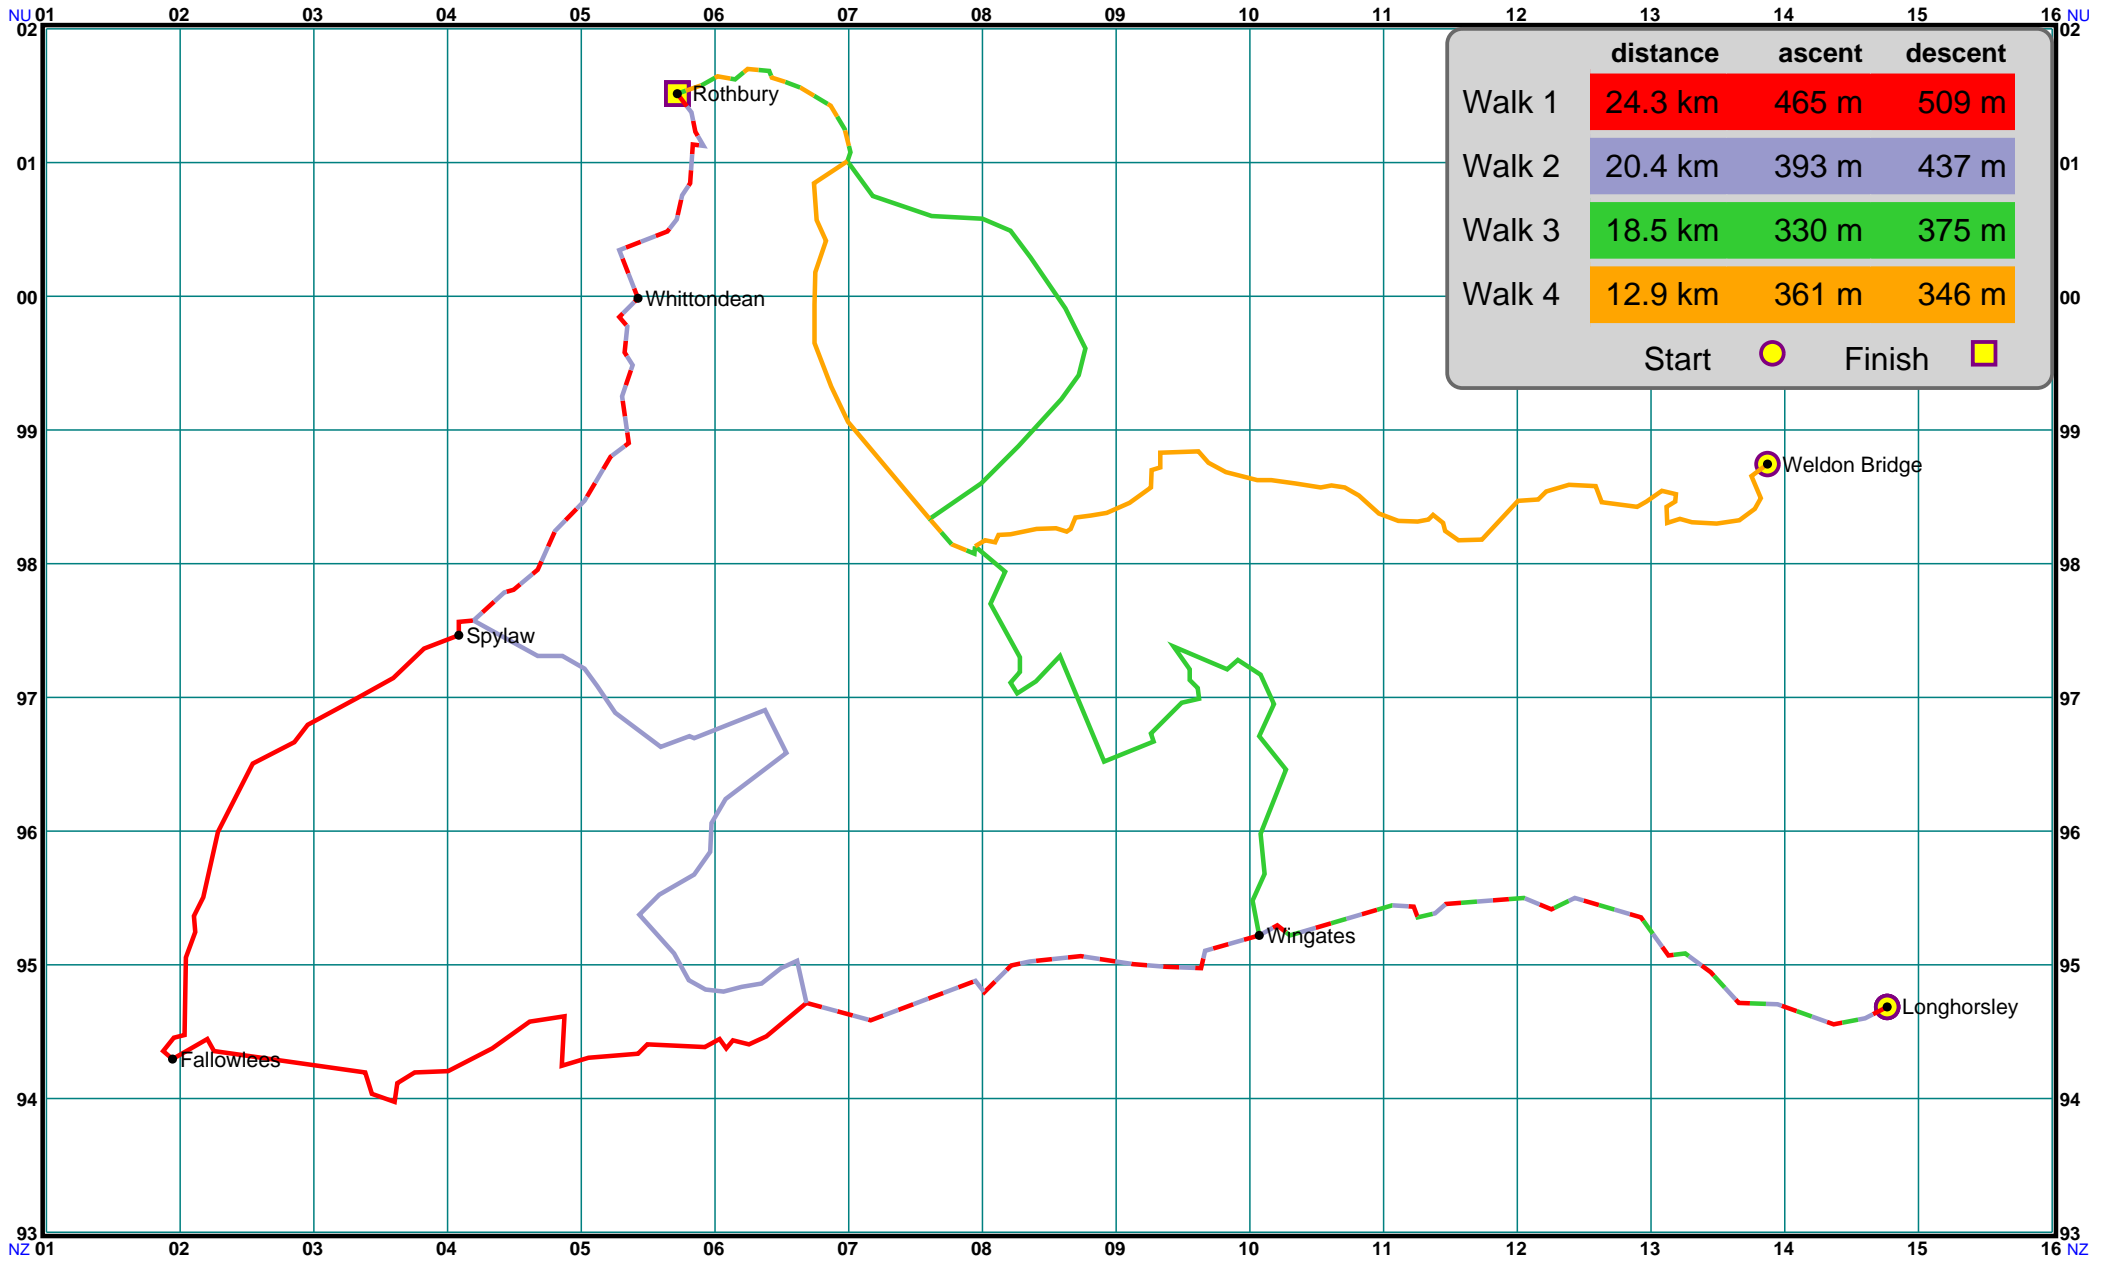

Click on any change of direction on a route to see a 1:25K OS map of that part of the route. The location of the waypoint will be shown by a red arrow

	distance	ascent	descent
Walk 1	24.3 km	465 m	509 m
Walk 2	20.4 km	393 m	437 m
Walk 3	18.5 km	330 m	375 m
Walk 4	12.9 km	361 m	346 m

Start Finish