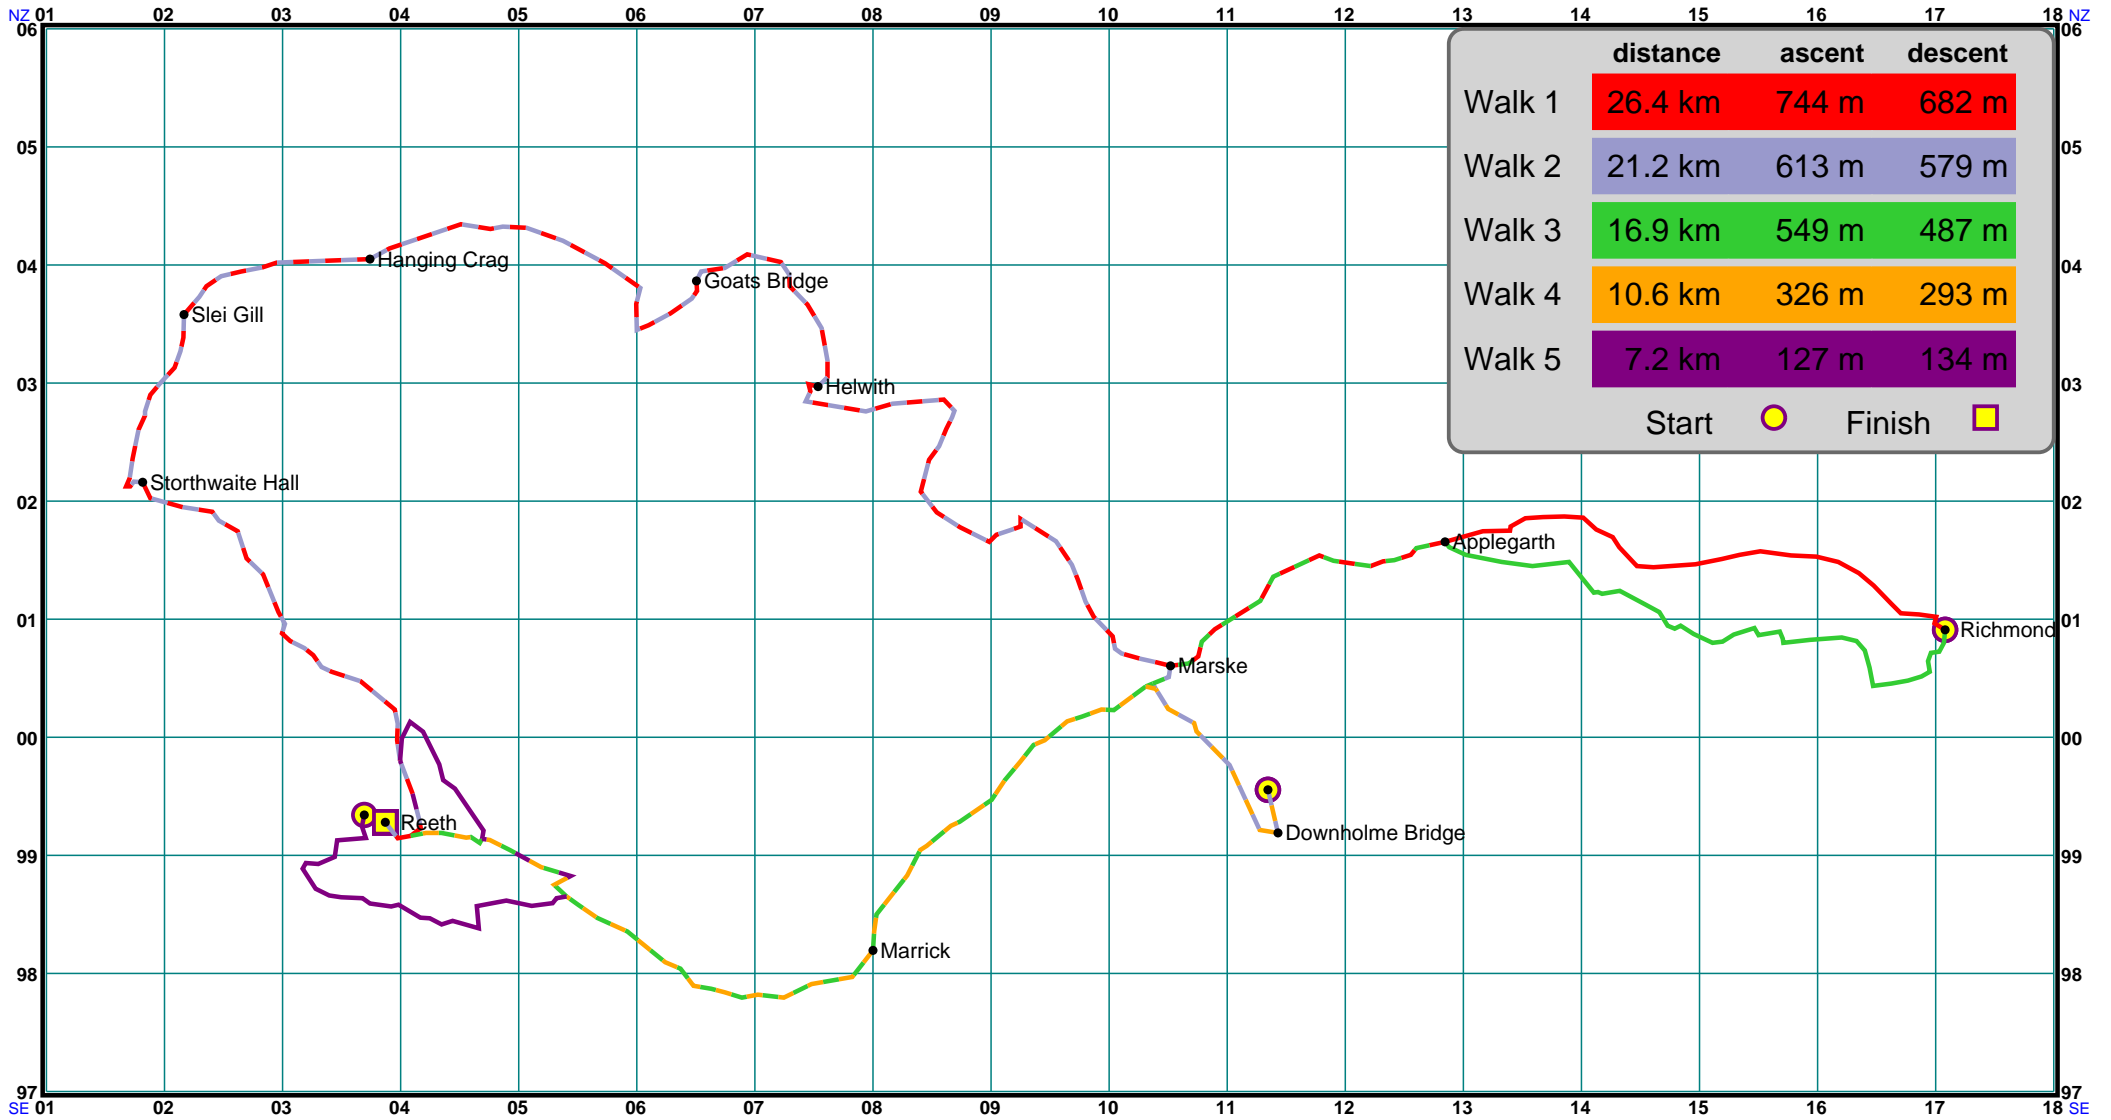

Click on any change of direction on a route to see a 1:25K OS map of that part of the route. The location of the waypoint will be shown by a red arrow

	distance	ascent	descent
Walk 1	26.4 km	744 m	682 m
Walk 2	21.2 km	613 m	579 m
Walk 3	16.9 km	549 m	487 m
Walk 4	10.6 km	326 m	293 m
Walk 5	7.2 km	127 m	134 m

Start Finish