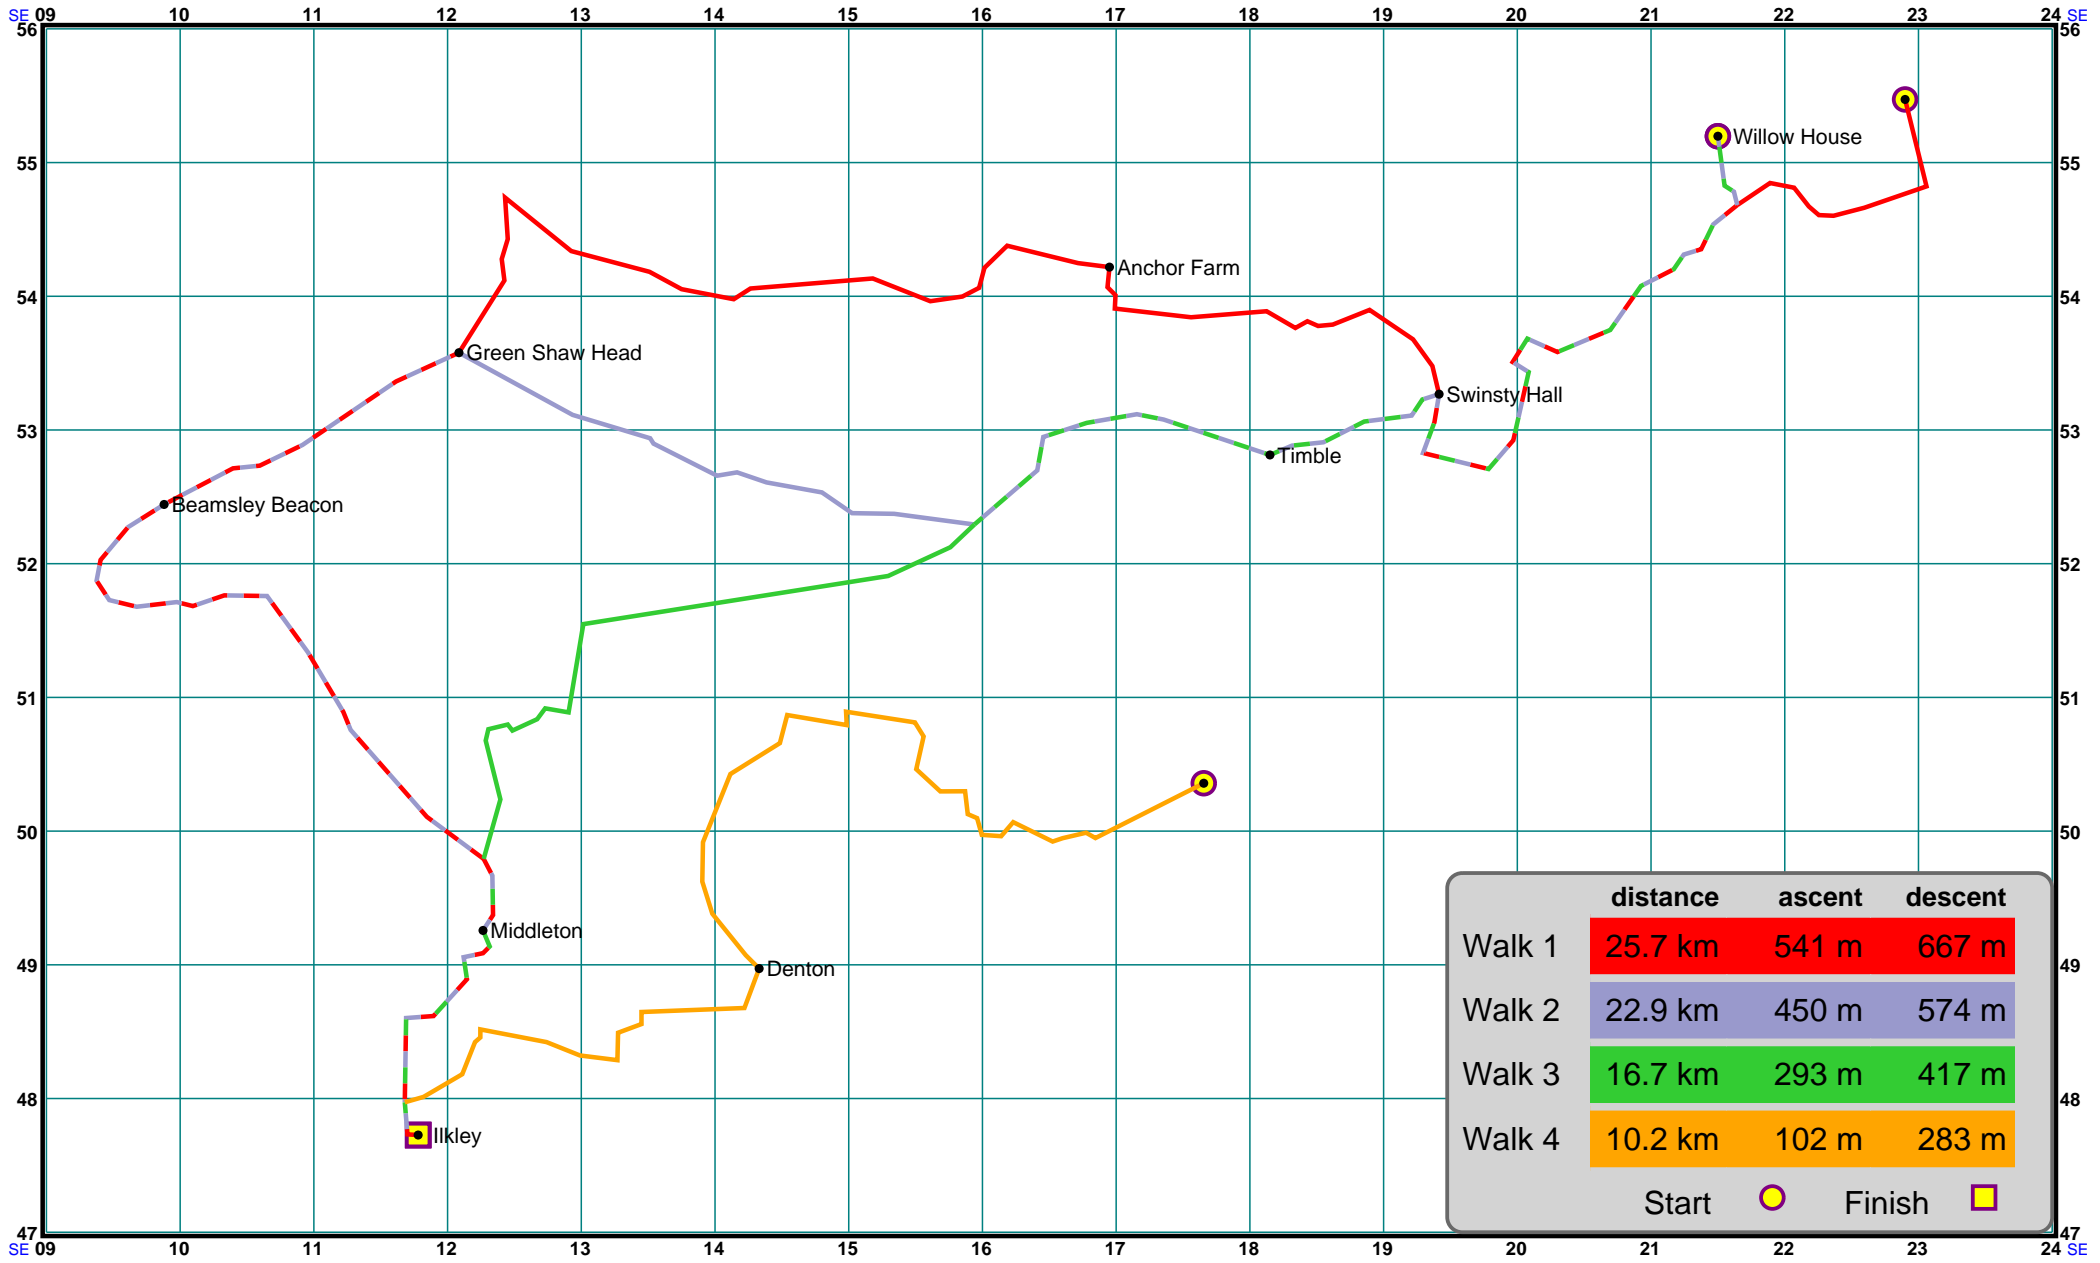

St. Edward's ABC Fellwalkers

Ilkley from North

Yorkshire Dales

Saturday, 25th August, 2007

Click on any change of direction on a route to see a 1:25K OS map of that part of the route. The location of the waypoint will be shown by a red arrow

	distance	ascent	descent
Walk 1	25.7 km	541 m	667 m
Walk 2	22.9 km	450 m	574 m
Walk 3	16.7 km	293 m	417 m
Walk 4	10.2 km	102 m	283 m

Start Finish