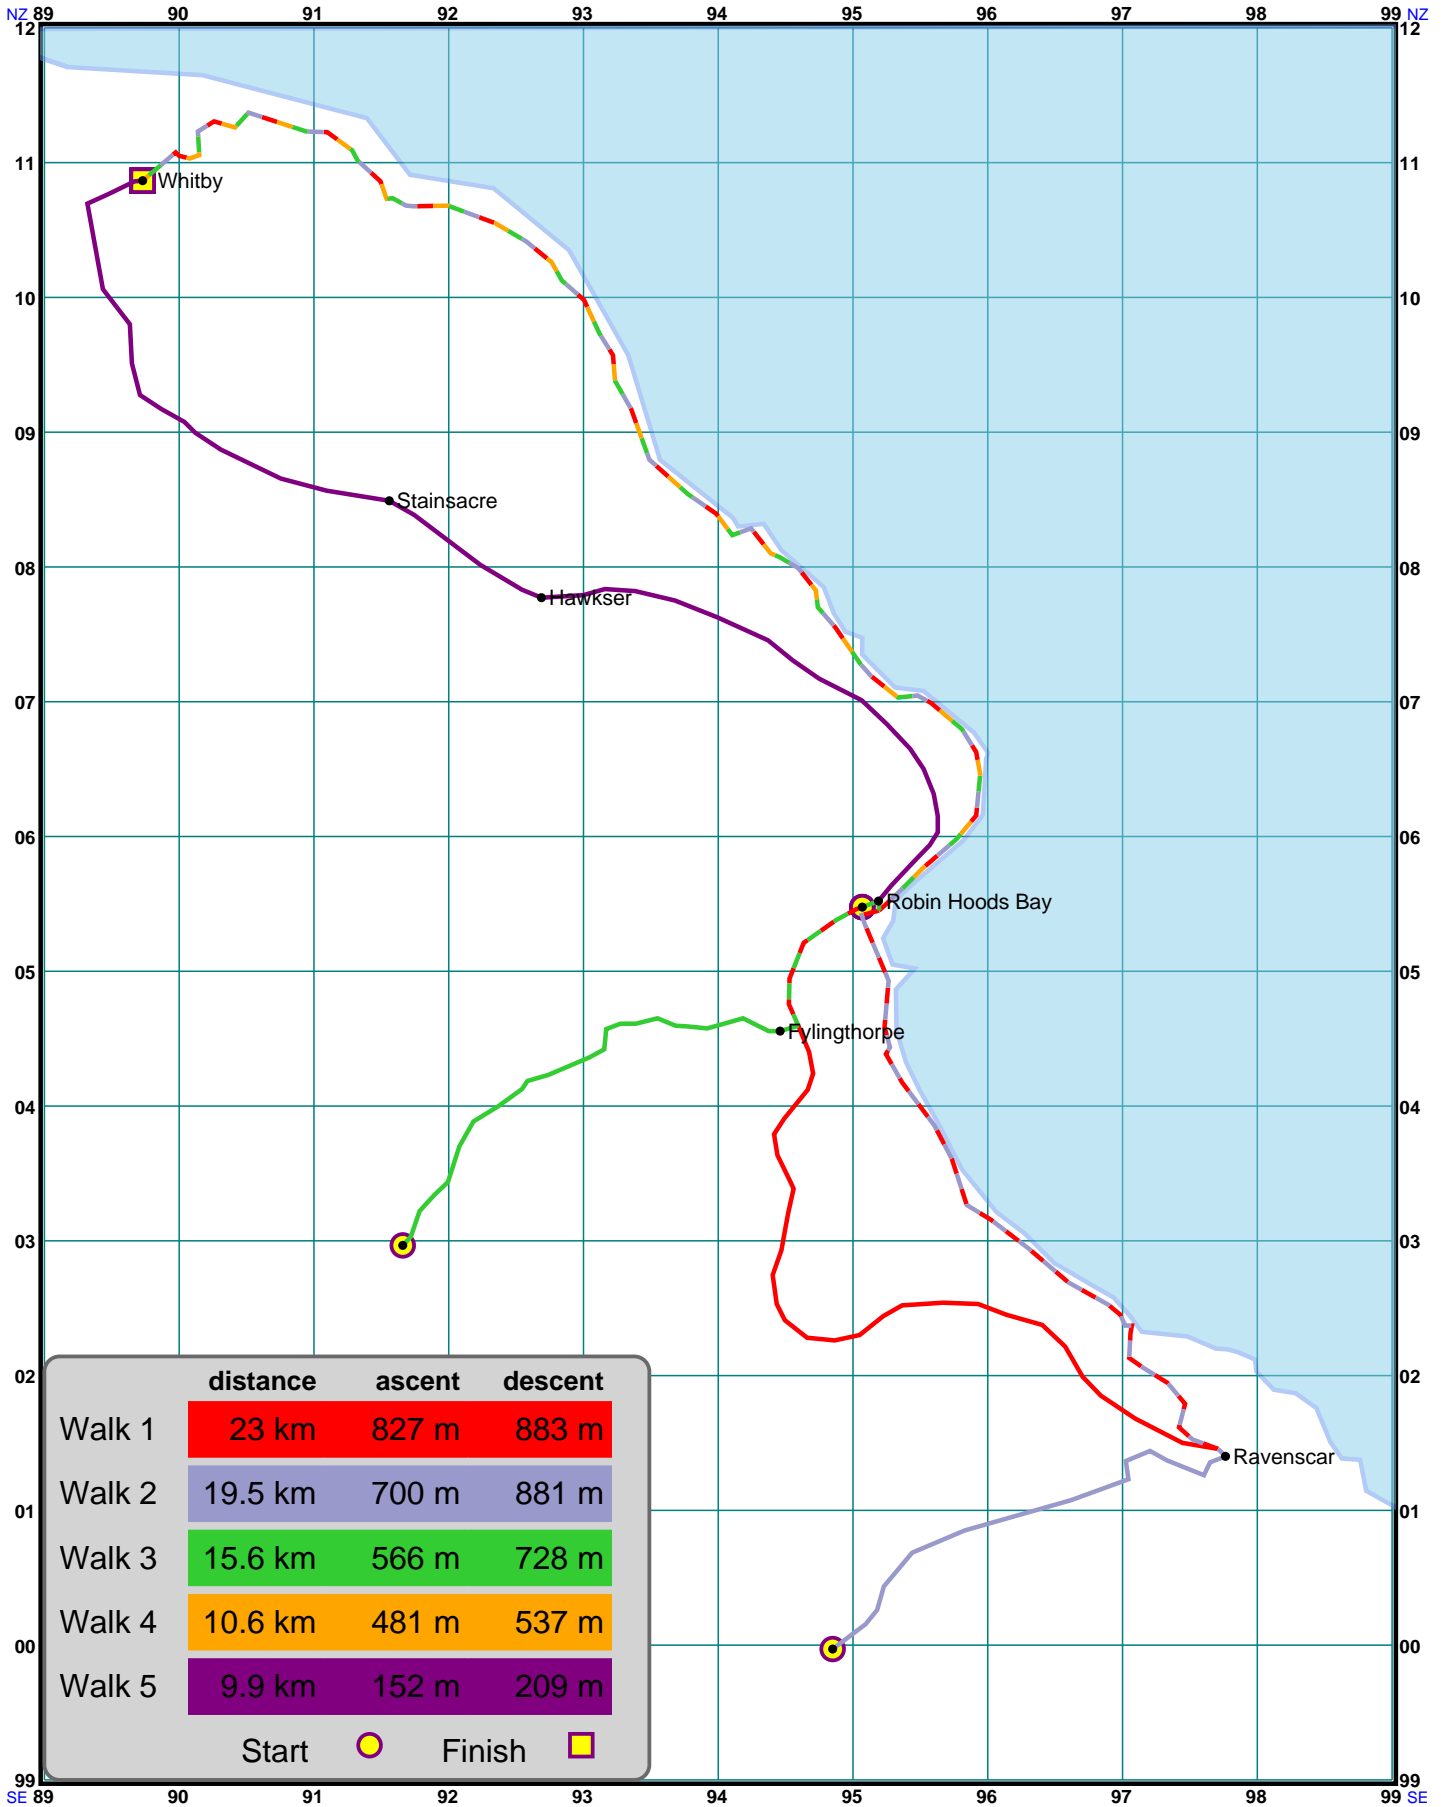

St. Edward's ABC Fellwalkers

N. York Moors

North York Moors
Saturday, 07th April, 2007

Click on any change of direction on a route to see a 1:25K OS map of that part of the route. The location of the waypoint will be shown by a red arrow

SE 89 90 91 92 93 94 95 96 97 98 99 SE