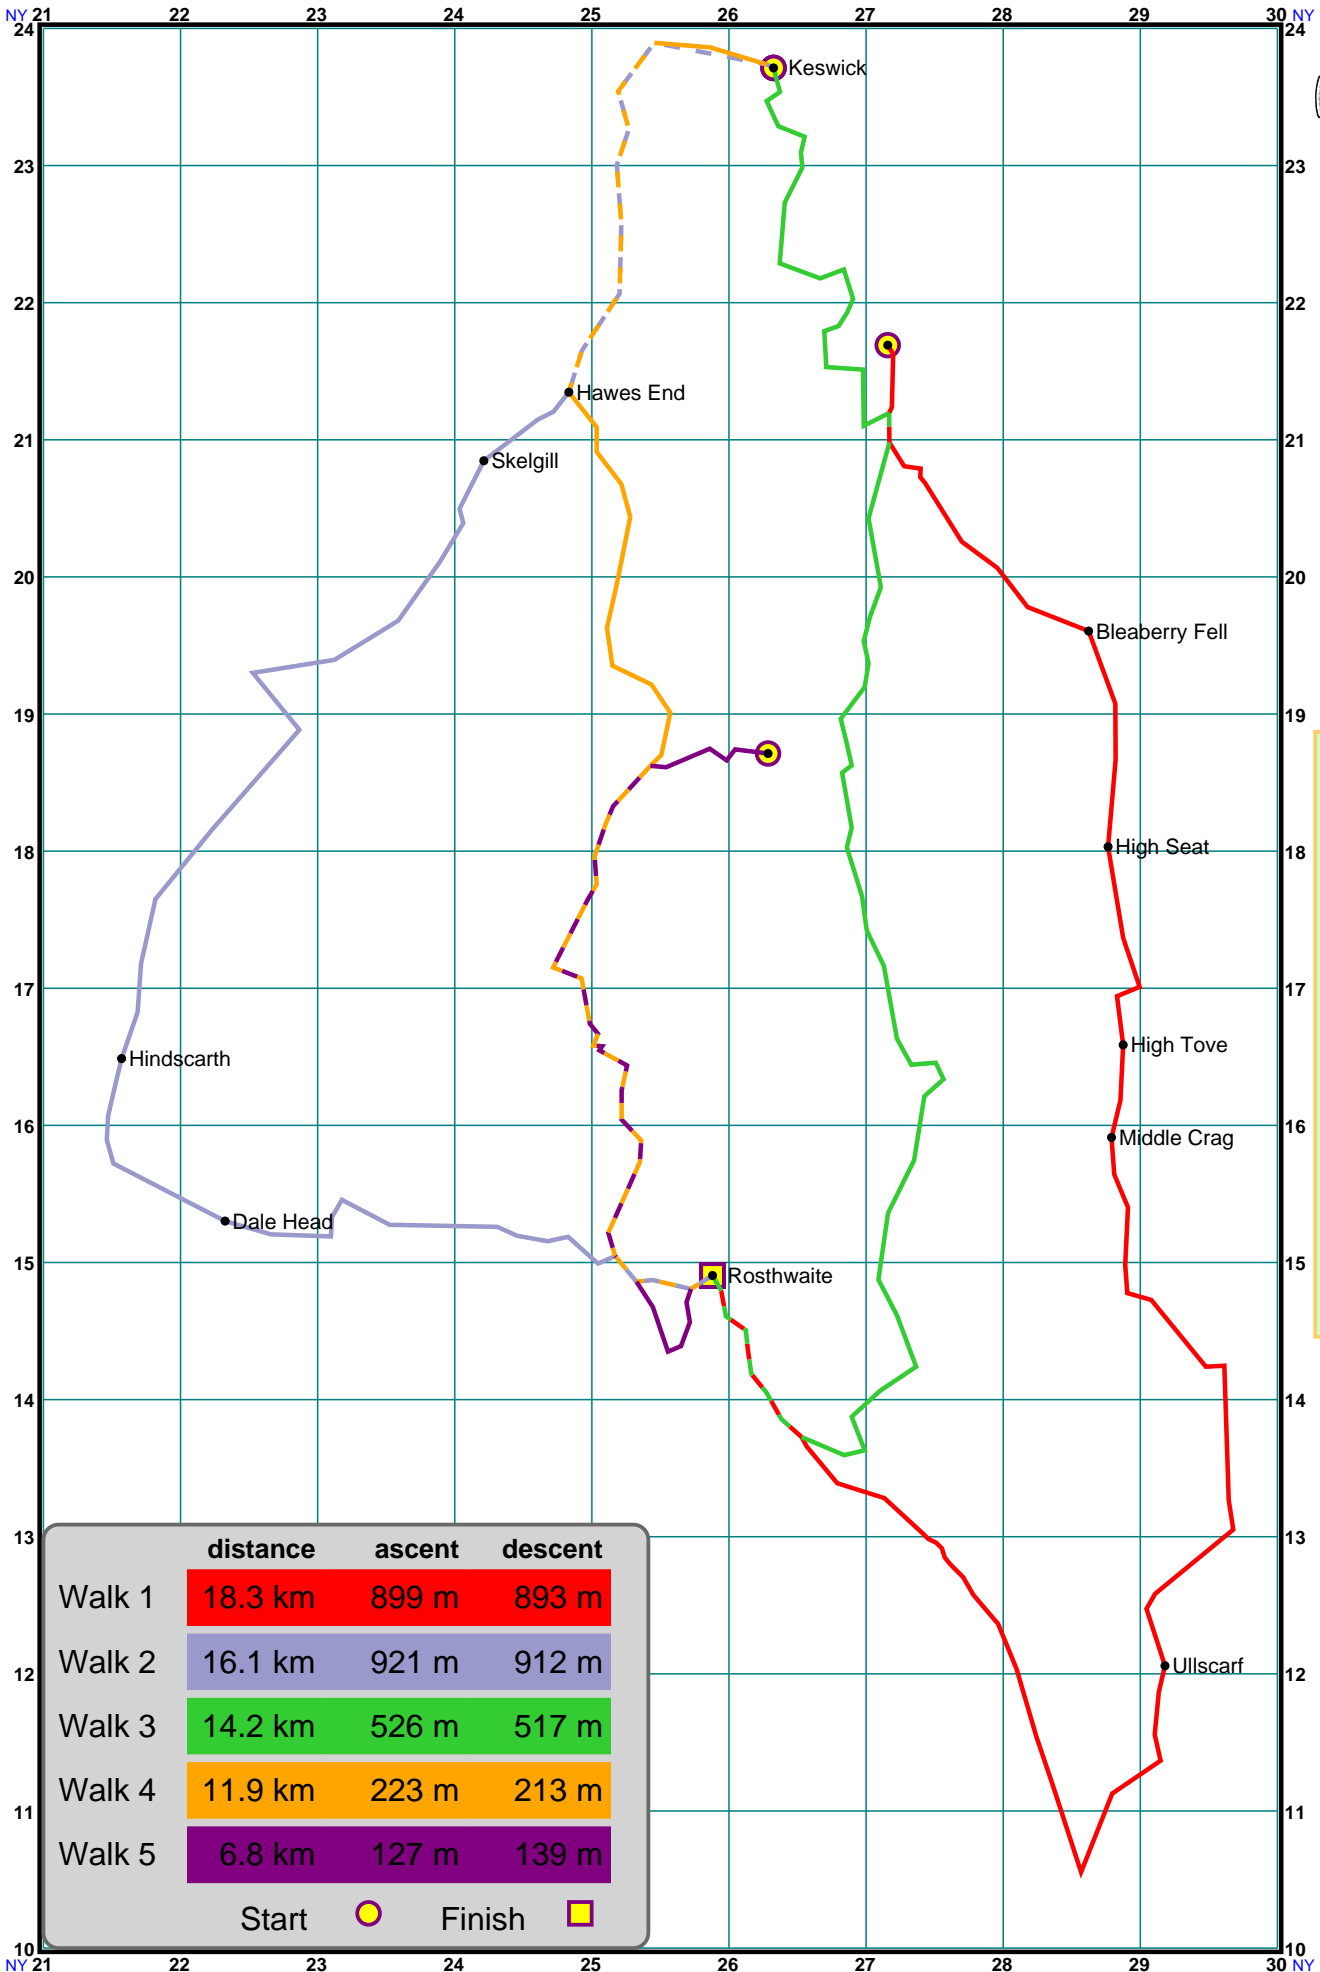

St. Edwards A.C. Fellwalkers
Borrowdale
Lakes
Saturday, 10th March, 2007

Click on any change of direction on a route to see a 1:25K OS map of that part of the route. The location of the waypoint will be shown by a red arrow

	distance	ascent	descent
Walk 1	18.3 km	899 m	893 m
Walk 2	16.1 km	921 m	912 m
Walk 3	14.2 km	526 m	517 m
Walk 4	11.9 km	223 m	213 m
Walk 5	6.8 km	127 m	139 m

Start Finish