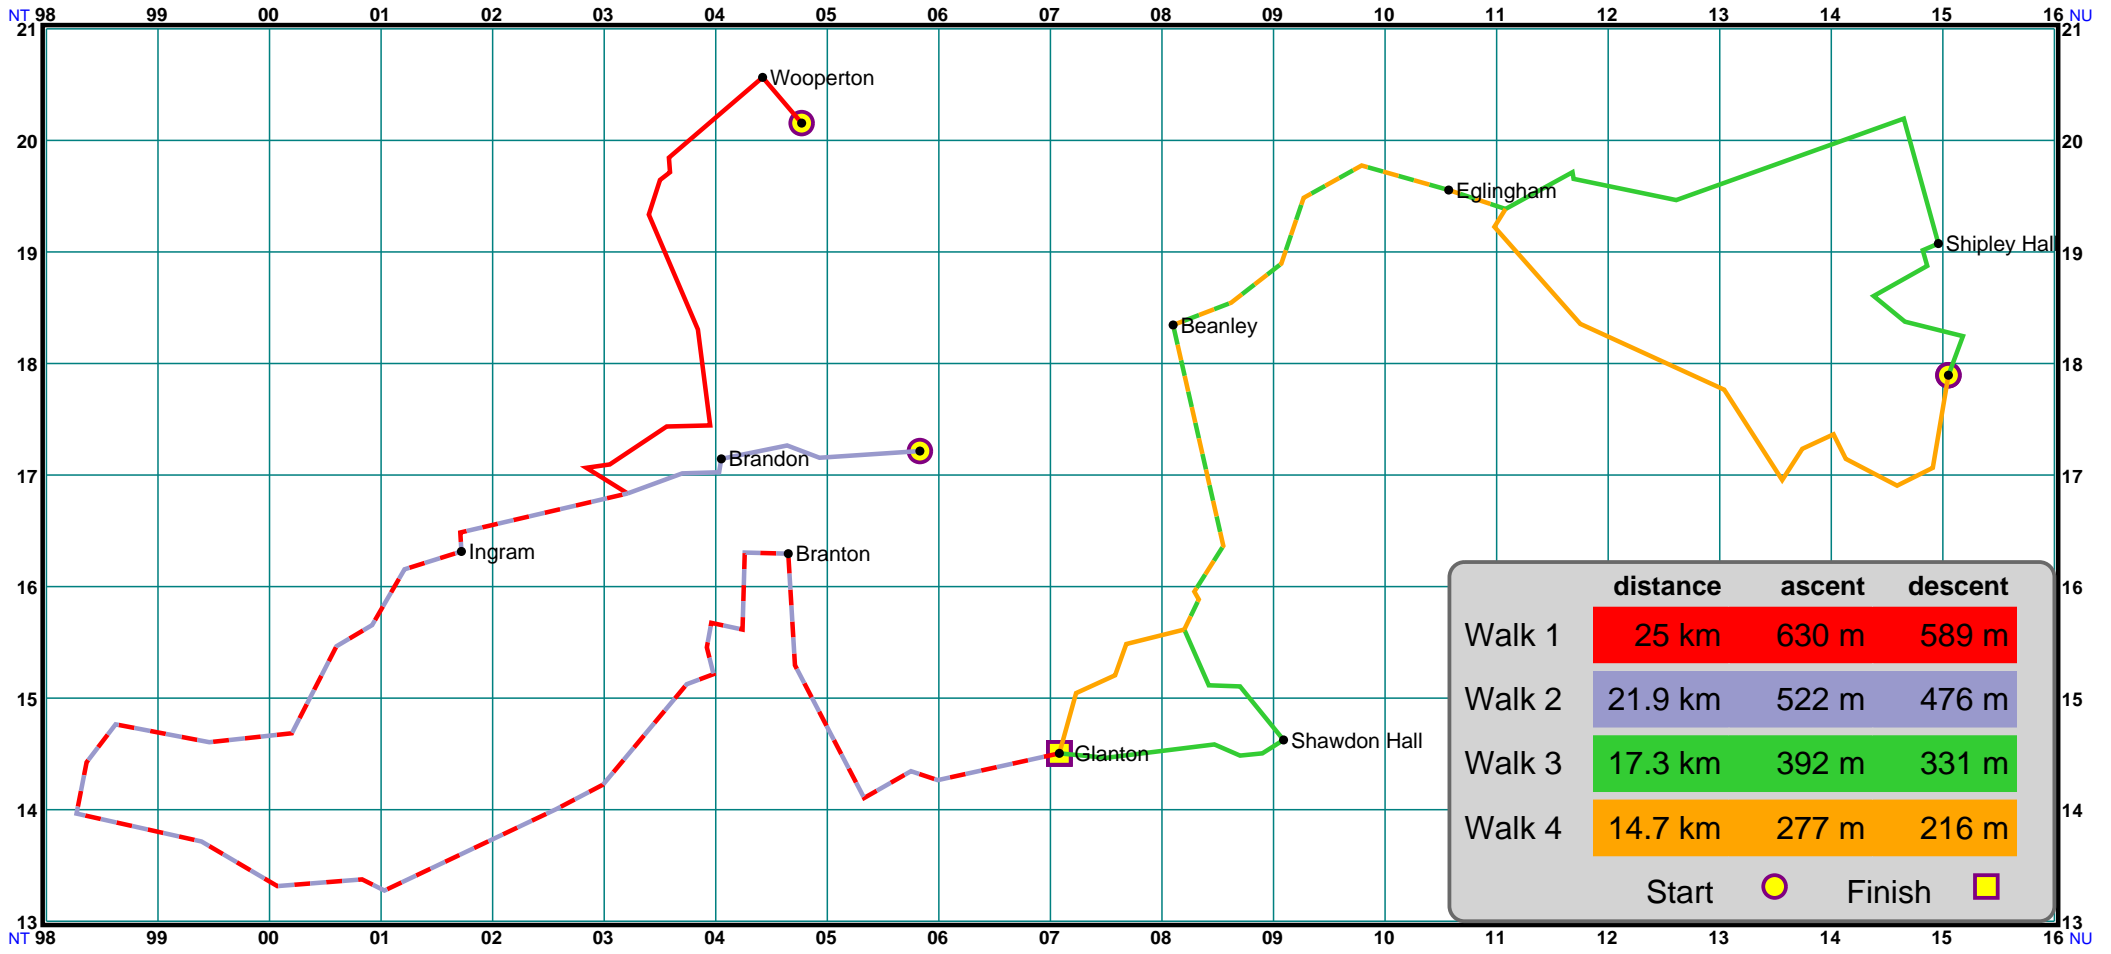

Click on any change of direction on a route to see a 1:25K OS map of that part of the route. The location of the waypoint will be shown by a red arrow

	distance	ascent	descent
Walk 1	25 km	630 m	589 m
Walk 2	21.9 km	522 m	476 m
Walk 3	17.3 km	392 m	331 m
Walk 4	14.7 km	277 m	216 m

Start Finish