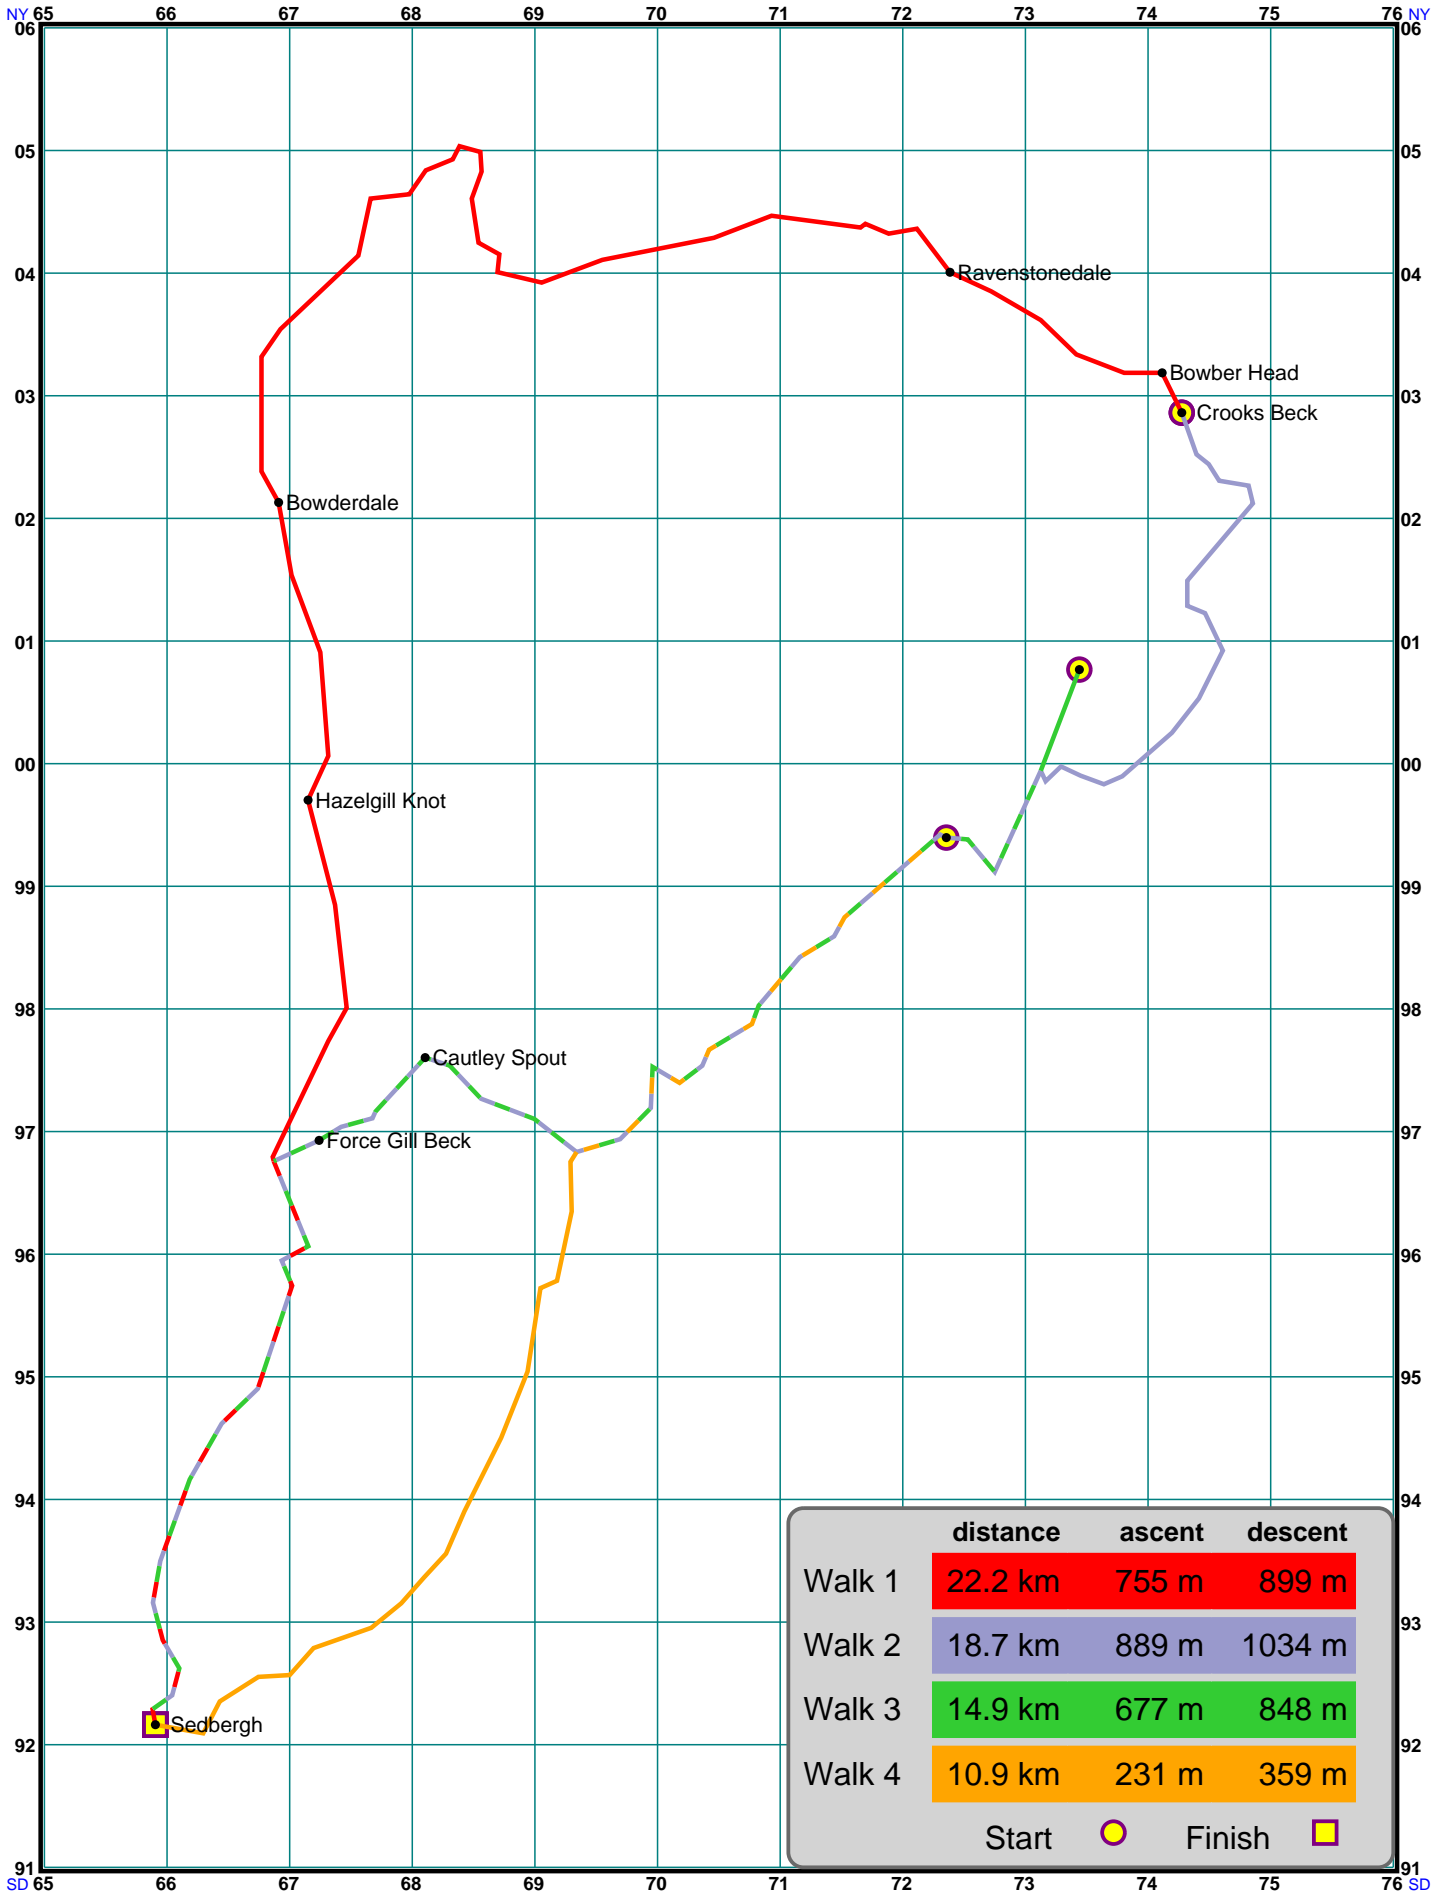

St. Edward's ABC Fellwalkers

HOWGILLS / SEDBURGH

Yorkshire Dales
Saturday, 27th August, 2005

Click on any change of direction on a route to see a 1:25K OS map of that part of the route. The location of the waypoint will be shown by a red arrow

SD 65 66 67 68 69 70 71 72 73 74 75 76 SD