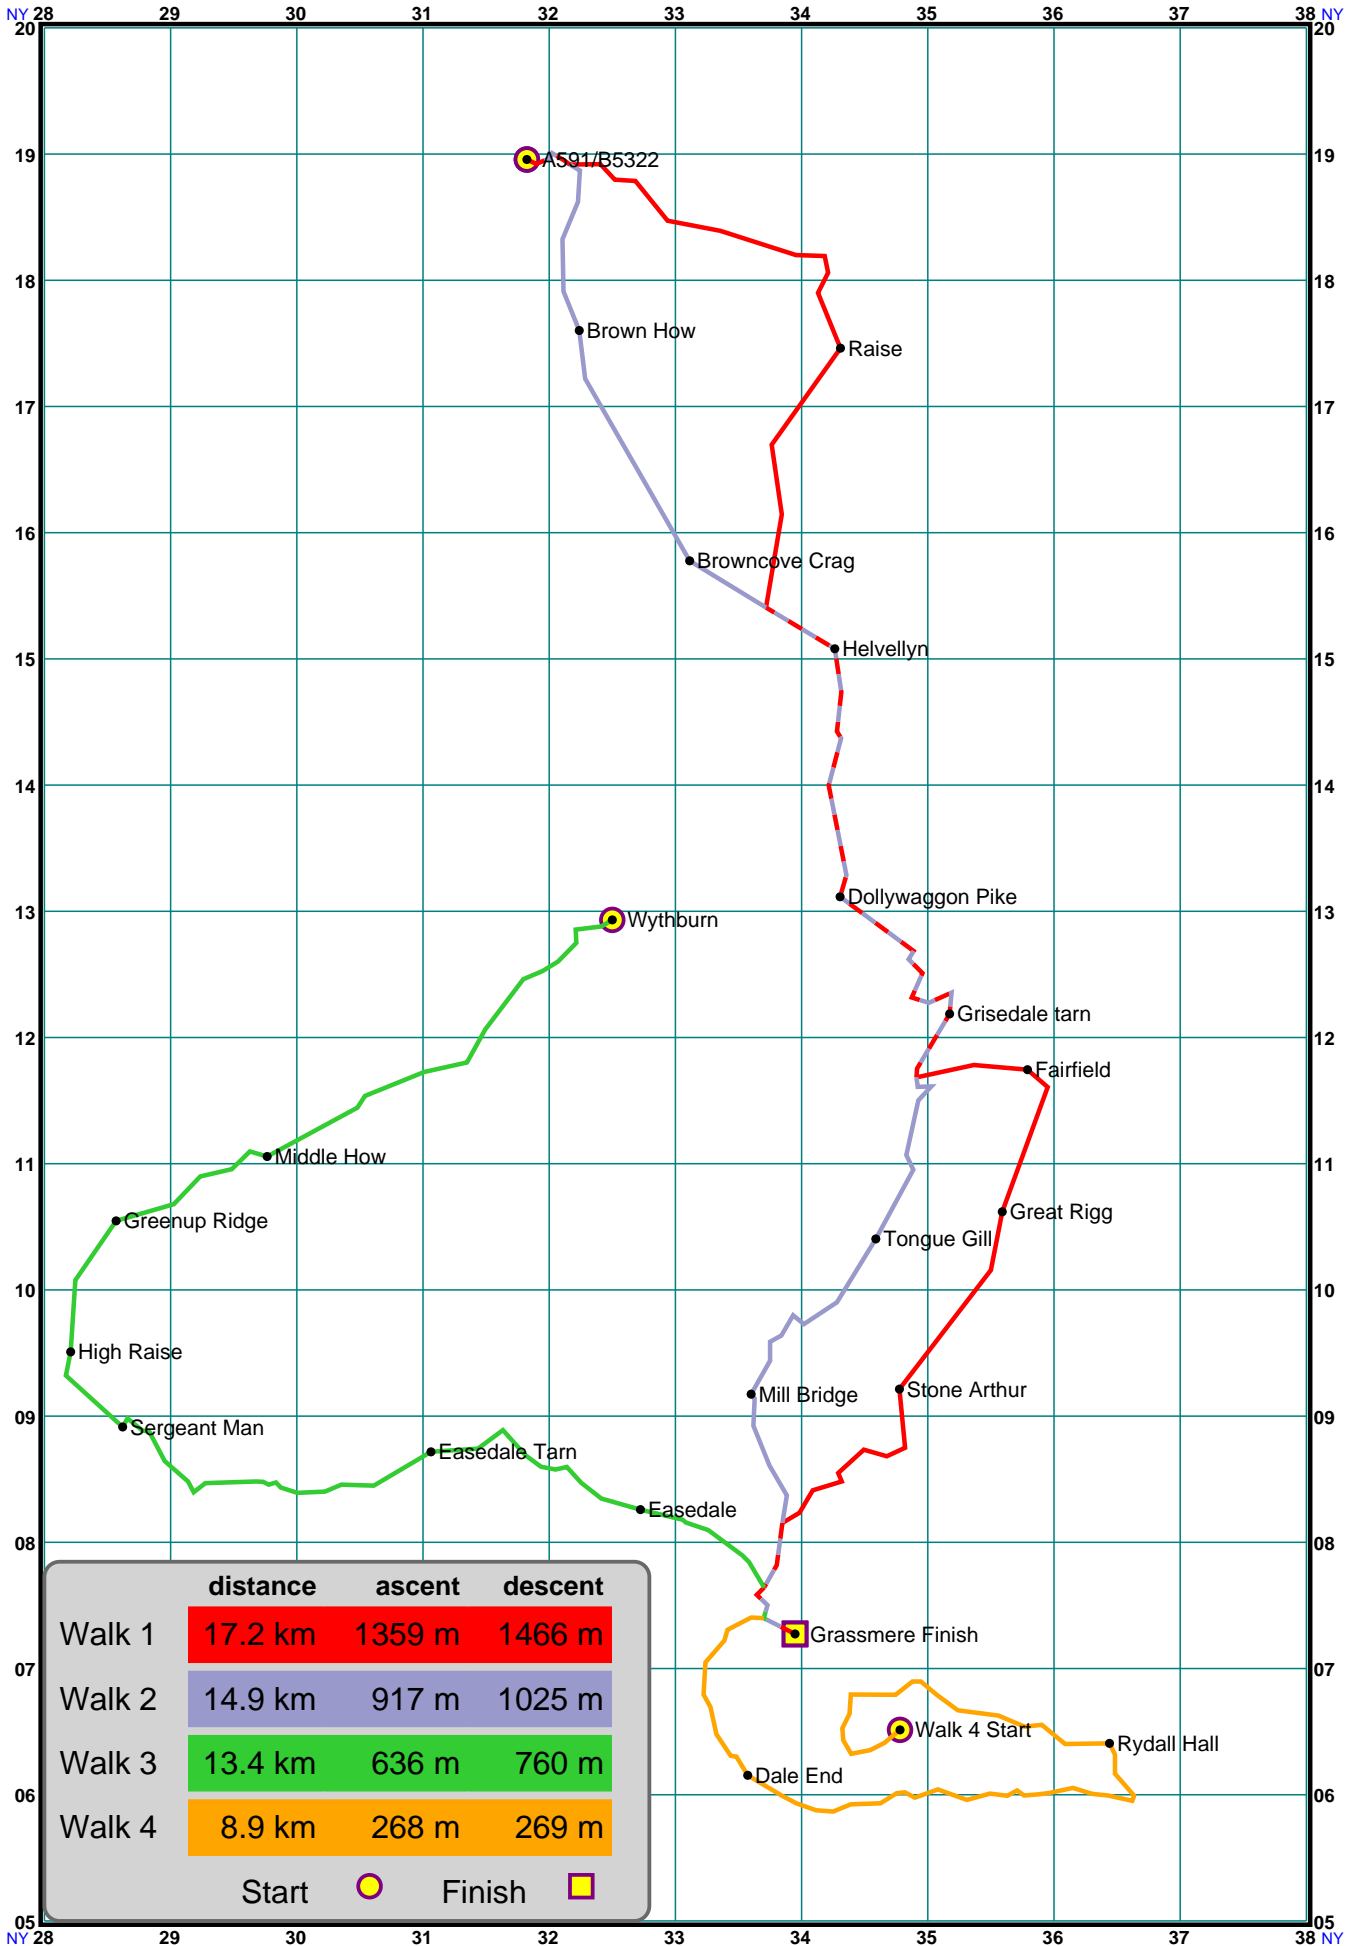

St. Edward's ABC Fellwalkers

HELVELLYN / GRASSMERE

Lakes
Saturday, 04th June, 2005

Click on any change of direction on a route to see a 1:25K OS map of that part of the route. The location of the waypoint will be shown by a red arrow

	distance	ascent	descent
Walk 1	17.2 km	1359 m	1466 m
Walk 2	14.9 km	917 m	1025 m
Walk 3	13.4 km	636 m	760 m
Walk 4	8.9 km	268 m	269 m

Start Finish