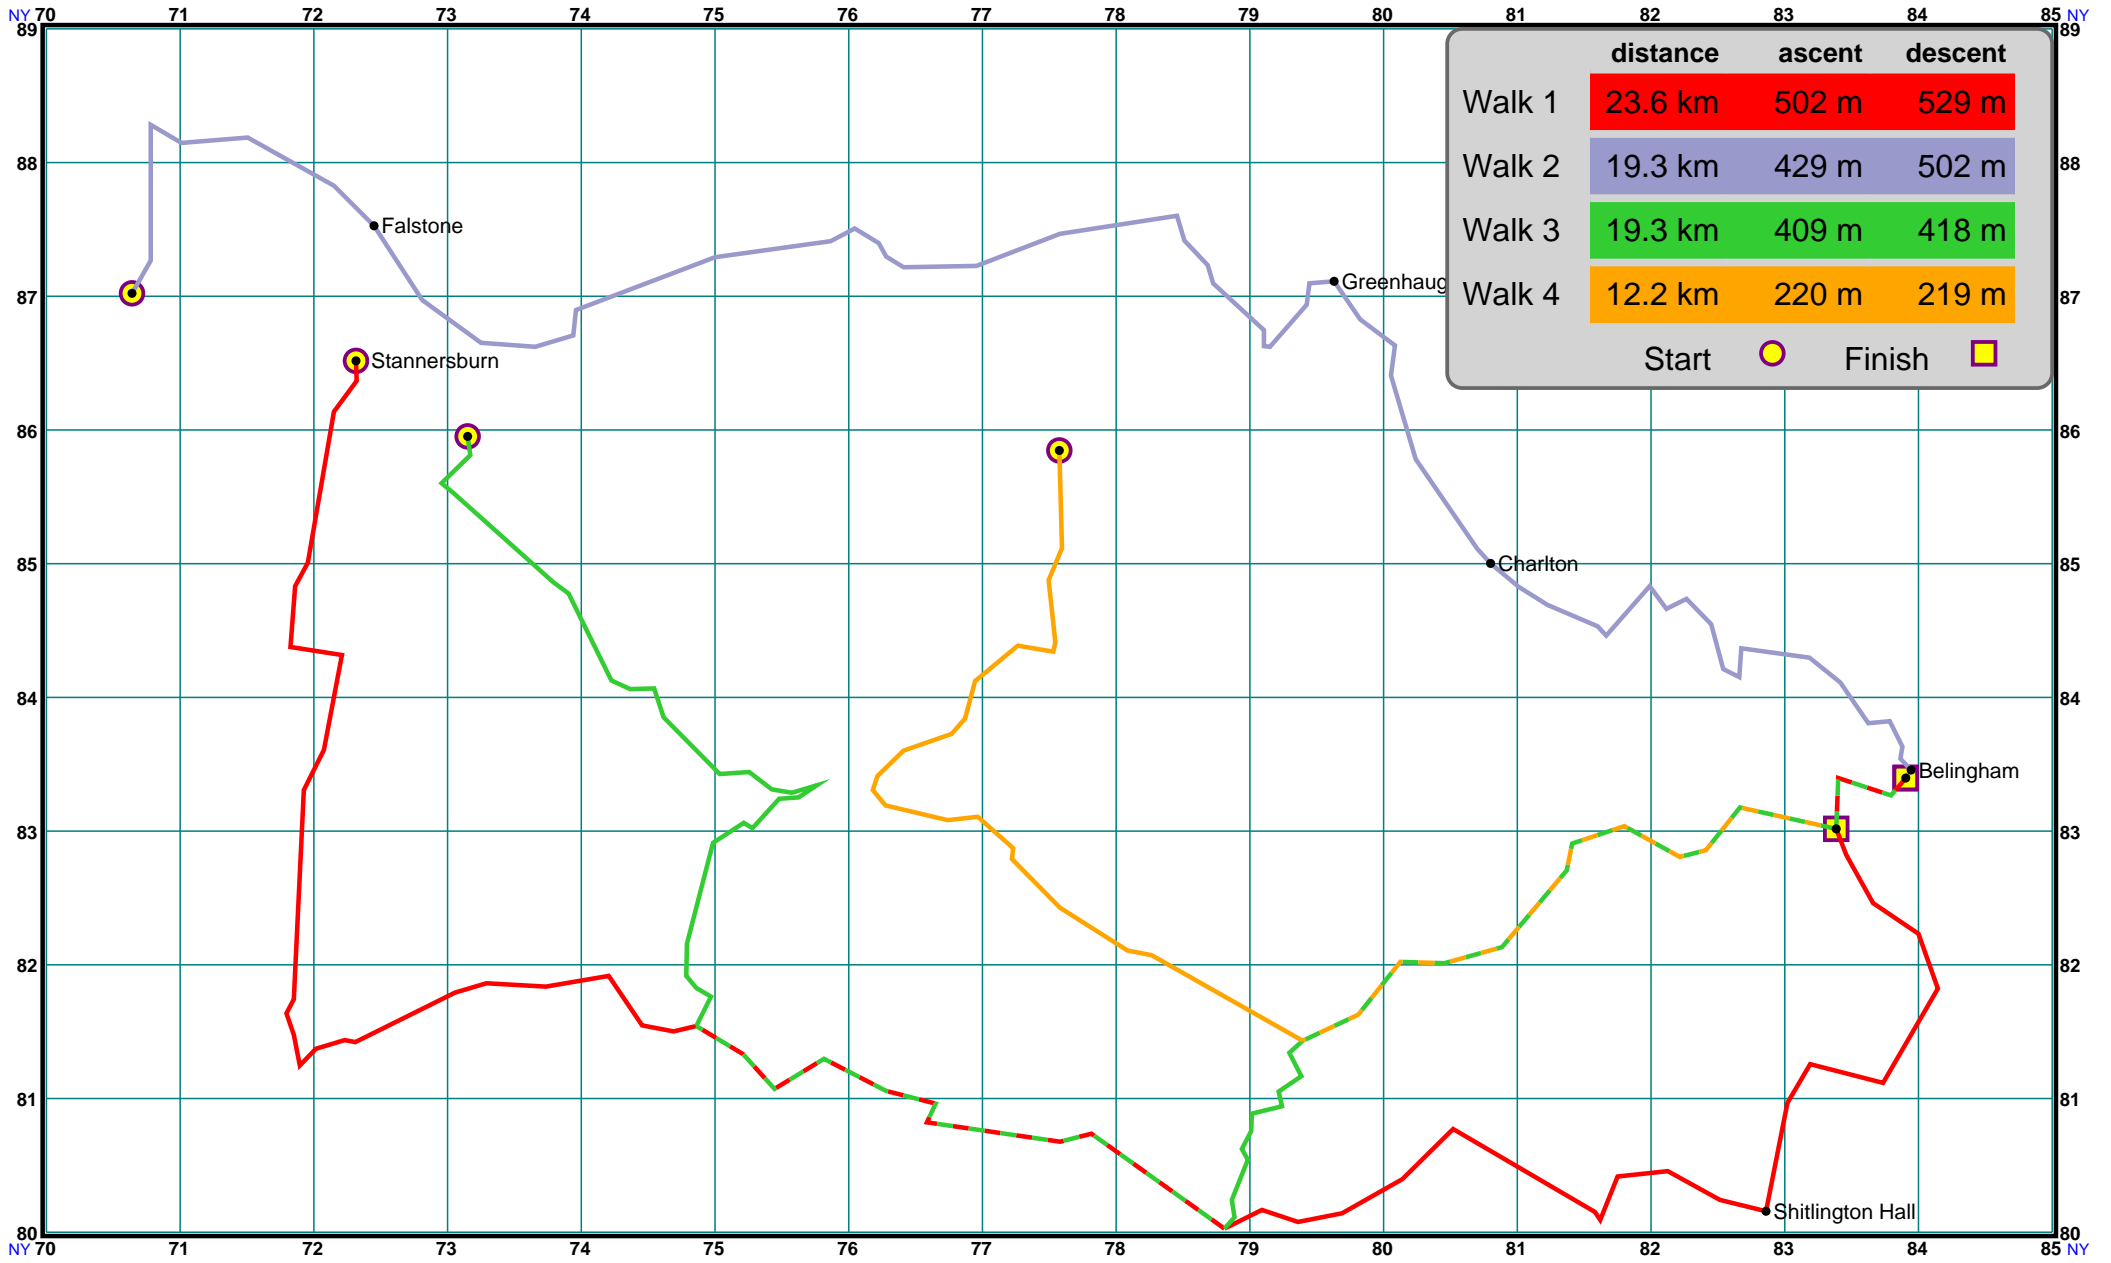

St. Edward's ABC Fellwalkers
 Northumberland
 Saturday, 12th February, 2005

Kielder To Bellingham

Click on any change of direction on a route to see a 1:25K OS map of that part of the route. The location of the waypoint will be shown by a red arrow

	distance	ascent	descent
Walk 1	23.6 km	502 m	529 m
Walk 2	19.3 km	429 m	502 m
Walk 3	19.3 km	409 m	418 m
Walk 4	12.2 km	220 m	219 m

Start Finish