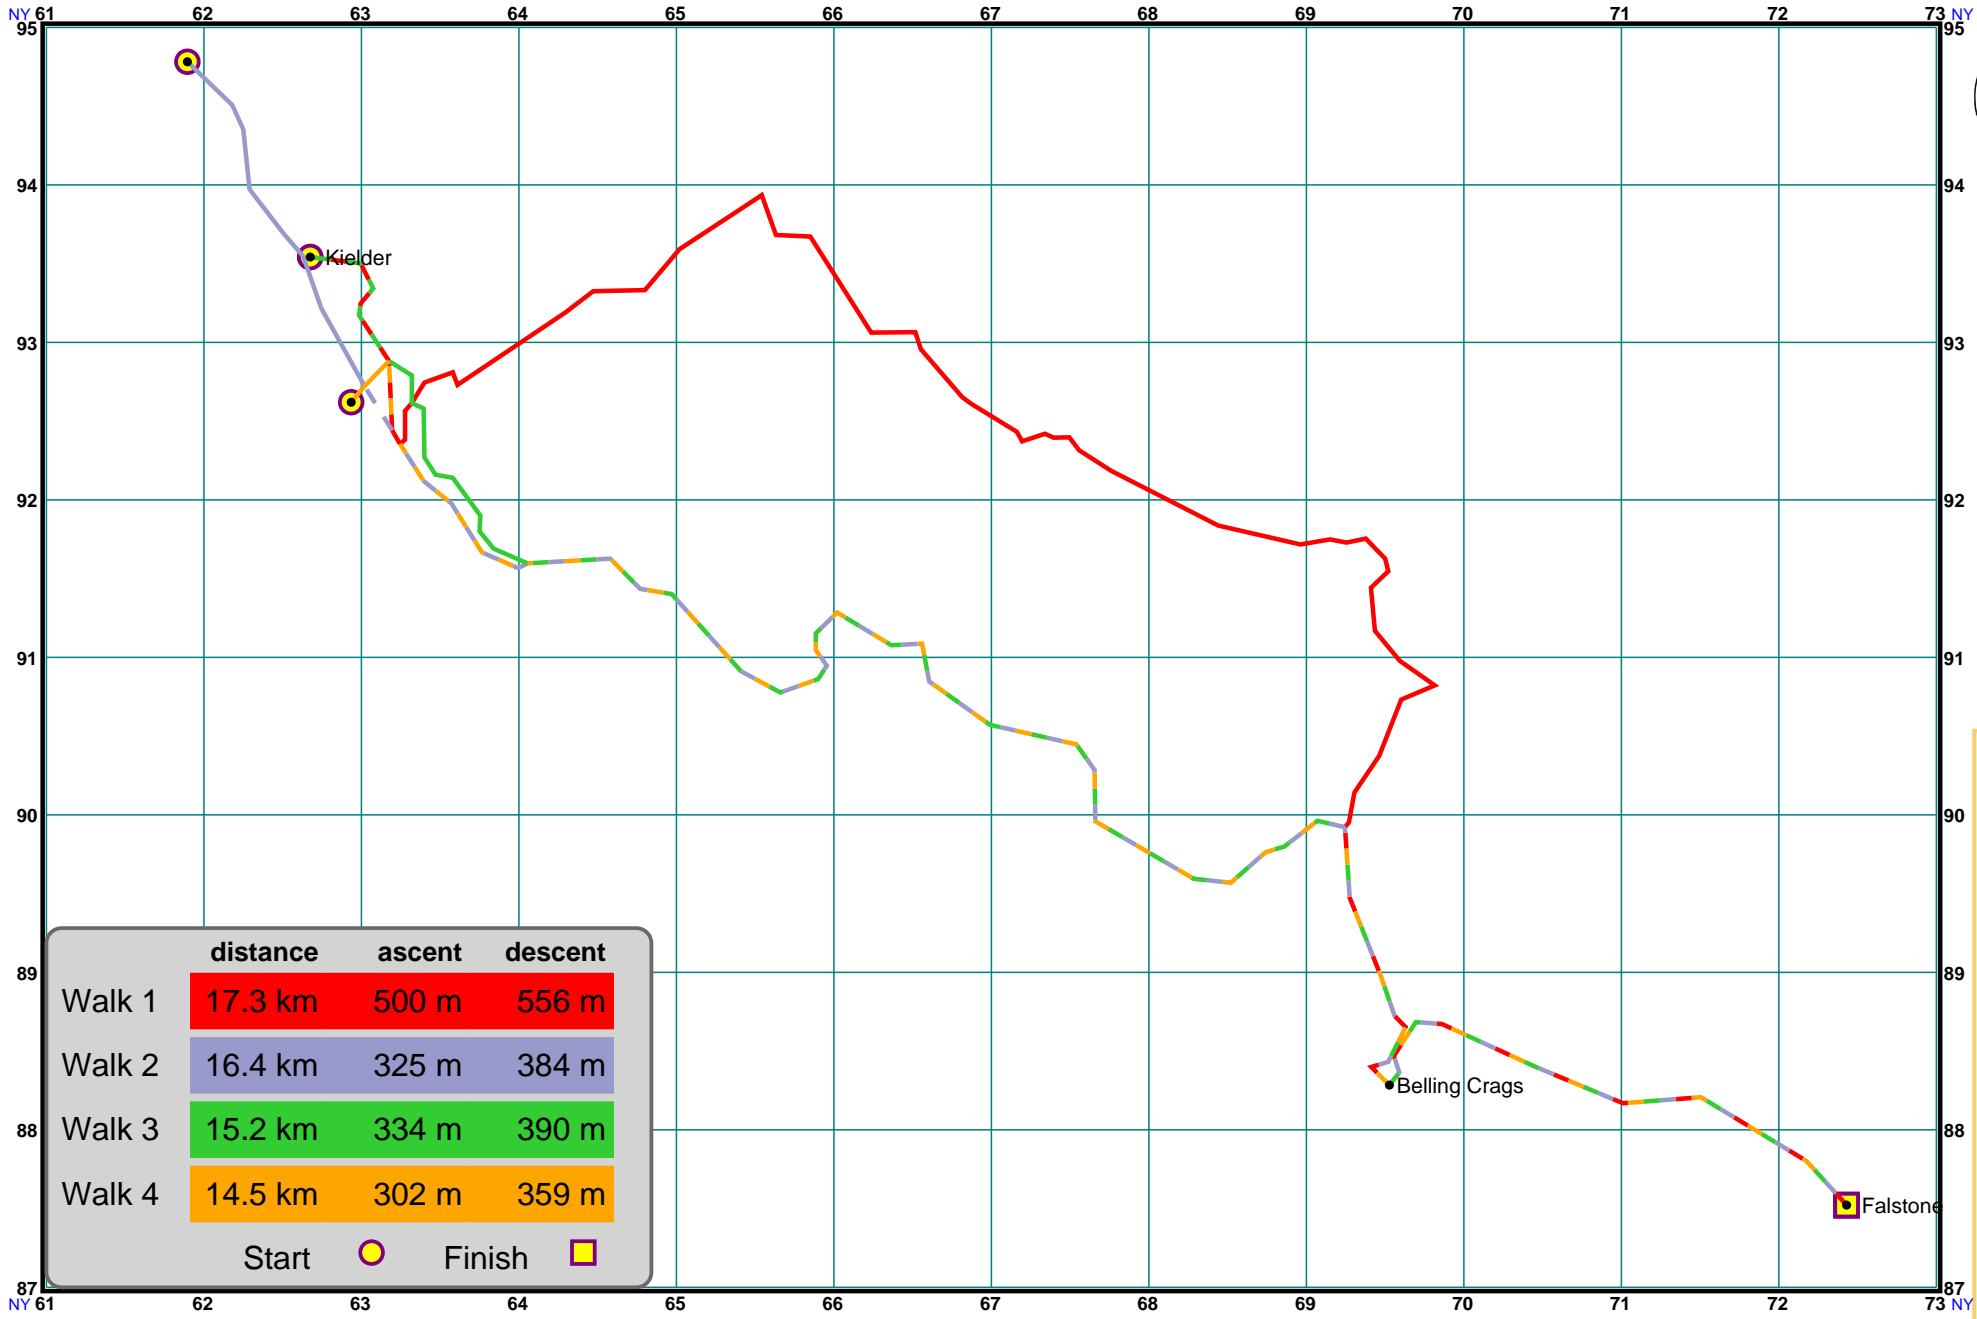

St Edward's ABC Fellwalkers
Northumberland
Saturday, 18th December, 2004

Christmas Walk - Kielder

Click on any change of direction on a route to see a 1:25K OS map of that part of the route. The location of the waypoint will be shown by a red arrow

	distance	ascent	descent
Walk 1	17.3 km	500 m	556 m
Walk 2	16.4 km	325 m	384 m
Walk 3	15.2 km	334 m	390 m
Walk 4	14.5 km	302 m	359 m

Start Finish