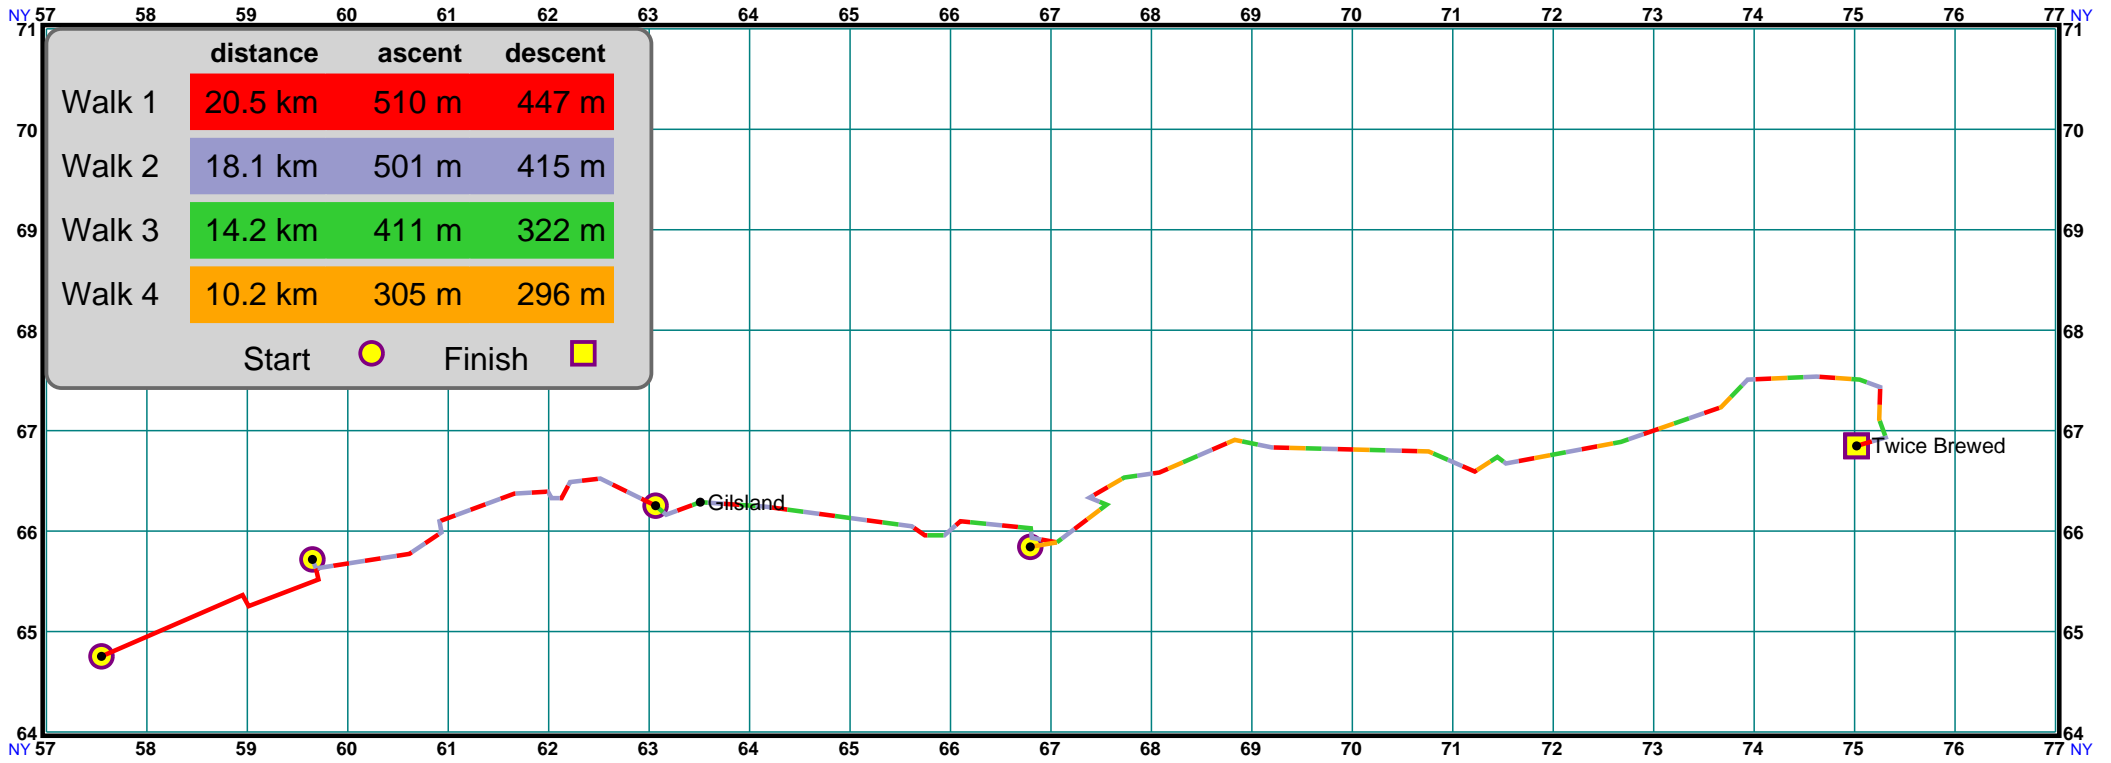

St. Edward's ABC Fellwalkers

Roman Wall

Northumberland

Saturday, 13th November, 2004

Click on any change of direction on a route to see a 1:25K OS map of that part of the route. The location of the waypoint will be shown by a red arrow

	distance	ascent	descent
Walk 1	20.5 km	510 m	447 m
Walk 2	18.1 km	501 m	415 m
Walk 3	14.2 km	411 m	322 m
Walk 4	10.2 km	305 m	296 m

Start Finish