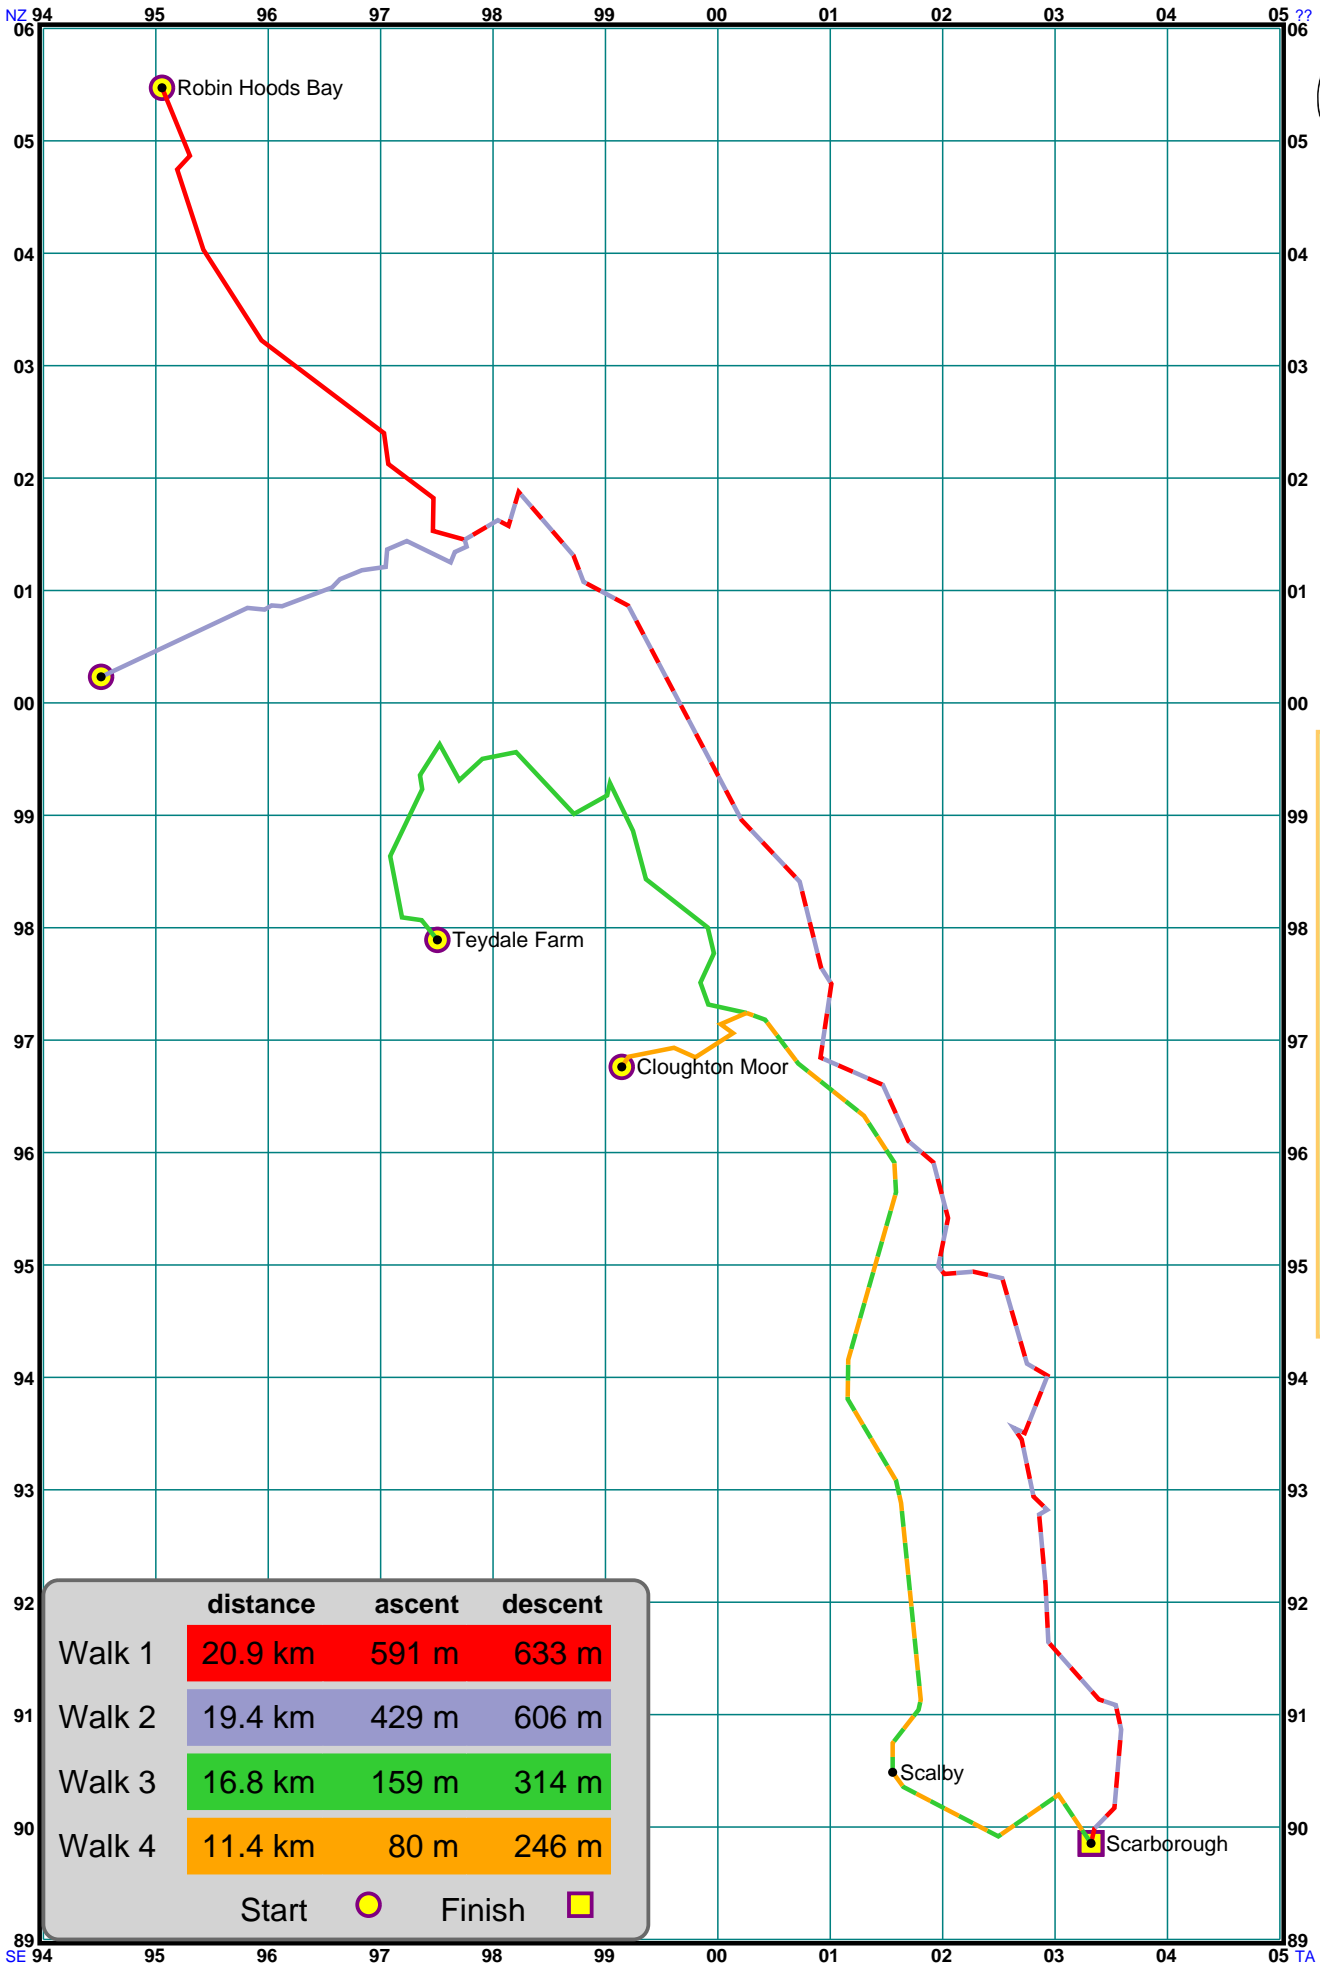

St Edwards ABC Fellwalkers
Scarborough
 North York Moors
 Saturday, 29th May, 2004

Click on any change of direction on a route to see a 1:25K OS map of that part of the route. The location of the waypoint will be shown by a red arrow

	distance	ascent	descent
Walk 1	20.9 km	591 m	633 m
Walk 2	19.4 km	429 m	606 m
Walk 3	16.8 km	159 m	314 m
Walk 4	11.4 km	80 m	246 m

Start Finish