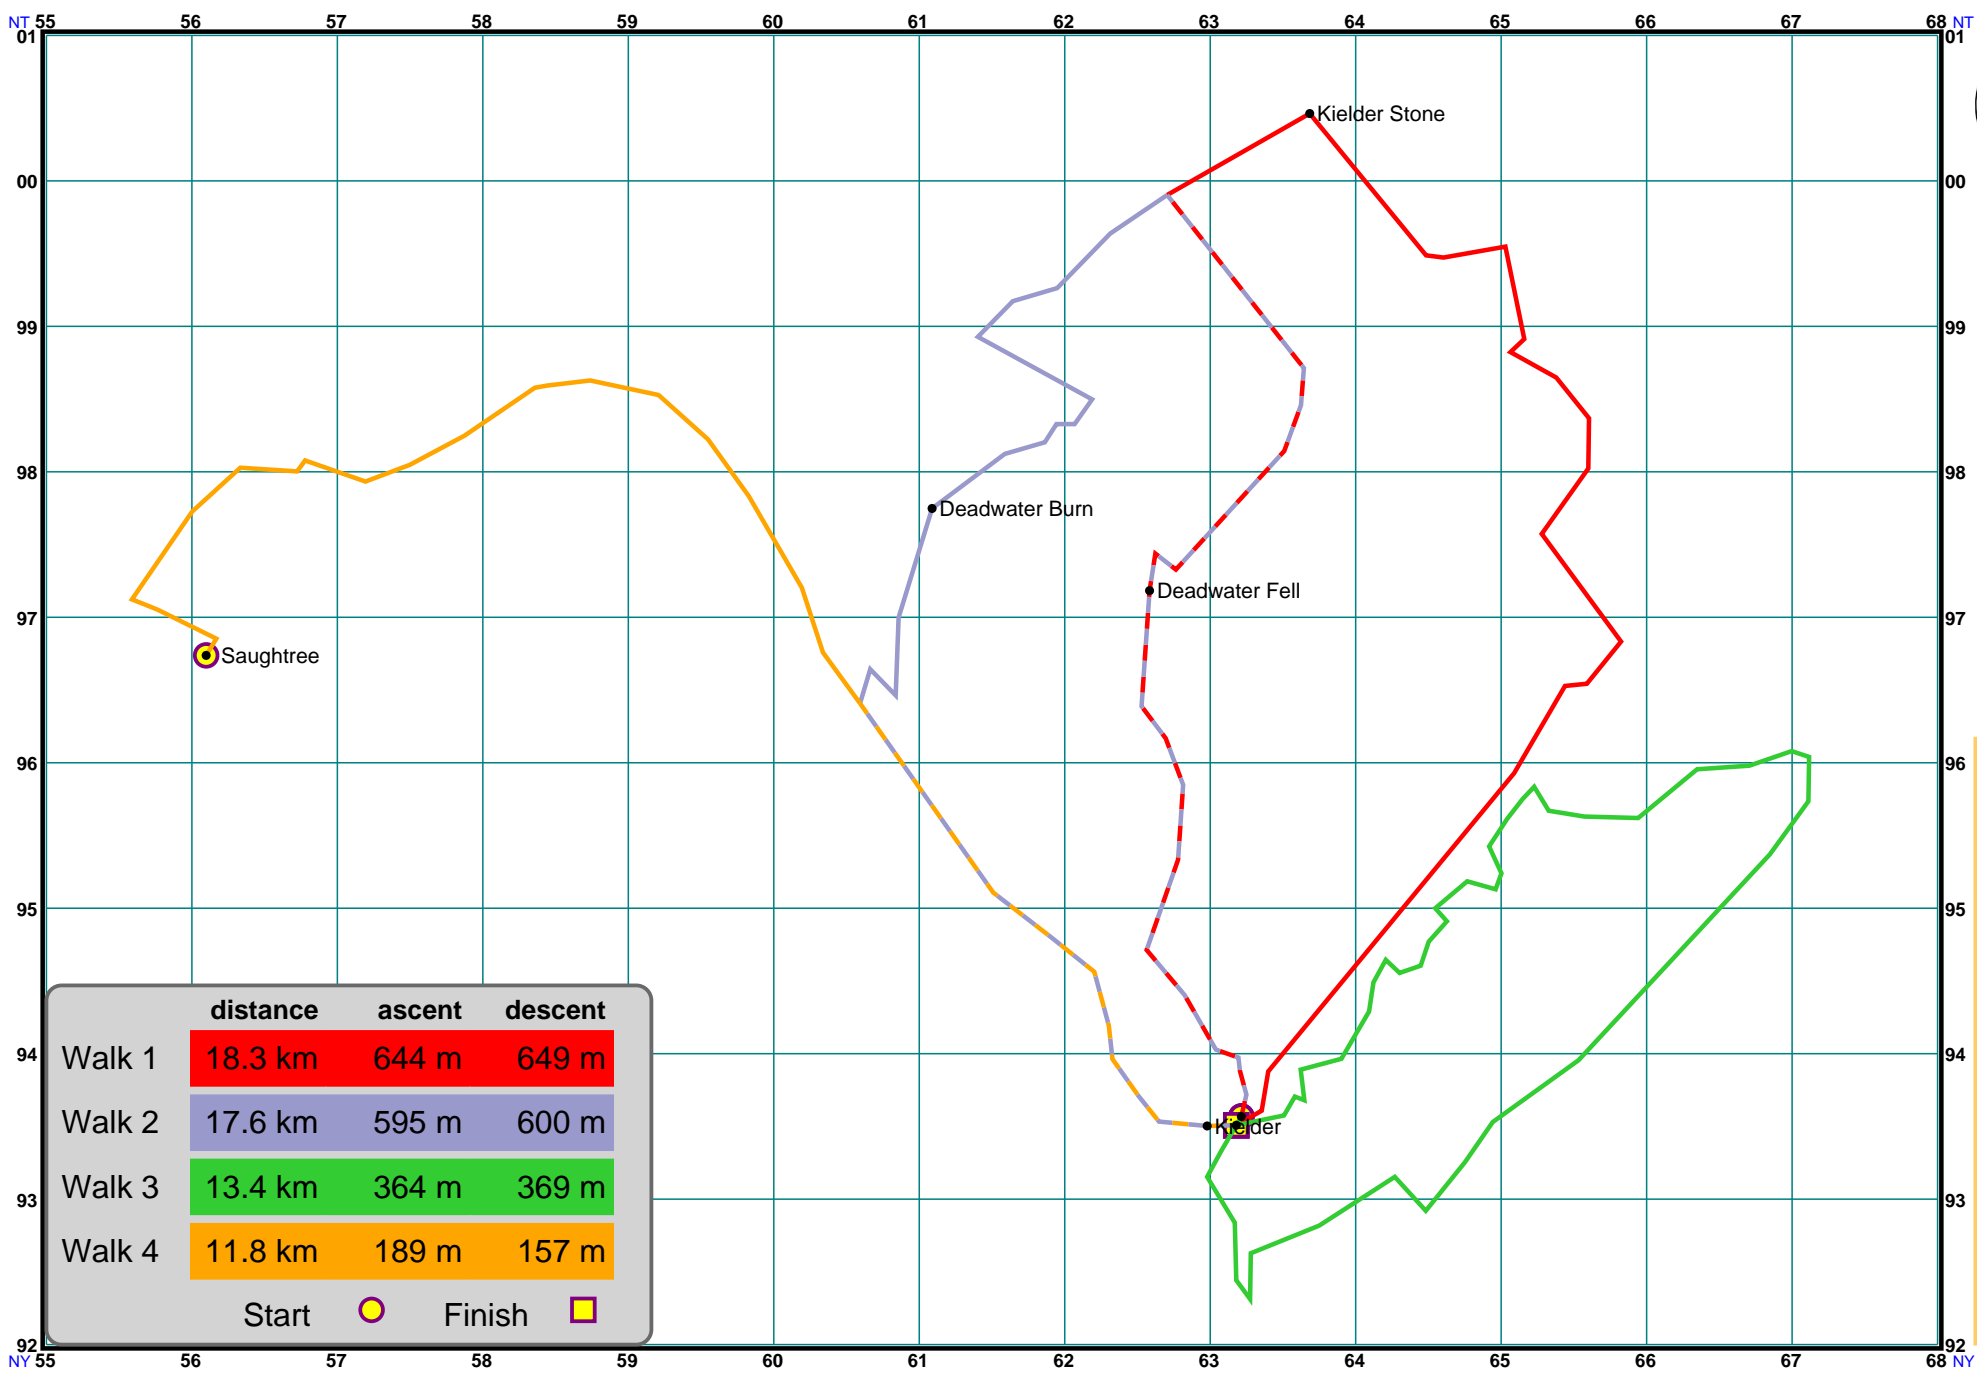

St Edward's ABC Fellwalkers
 Yorkshire Dales
 Saturday, 21st February, 2004

High Force/Middleton

Click on any change of direction on a route to see a 1:25K OS map of that part of the route. The location of the waypoint will be shown by a red arrow

	distance	ascent	descent
Walk 1	18.3 km	644 m	649 m
Walk 2	17.6 km	595 m	600 m
Walk 3	13.4 km	364 m	369 m
Walk 4	11.8 km	189 m	157 m

Start Finish