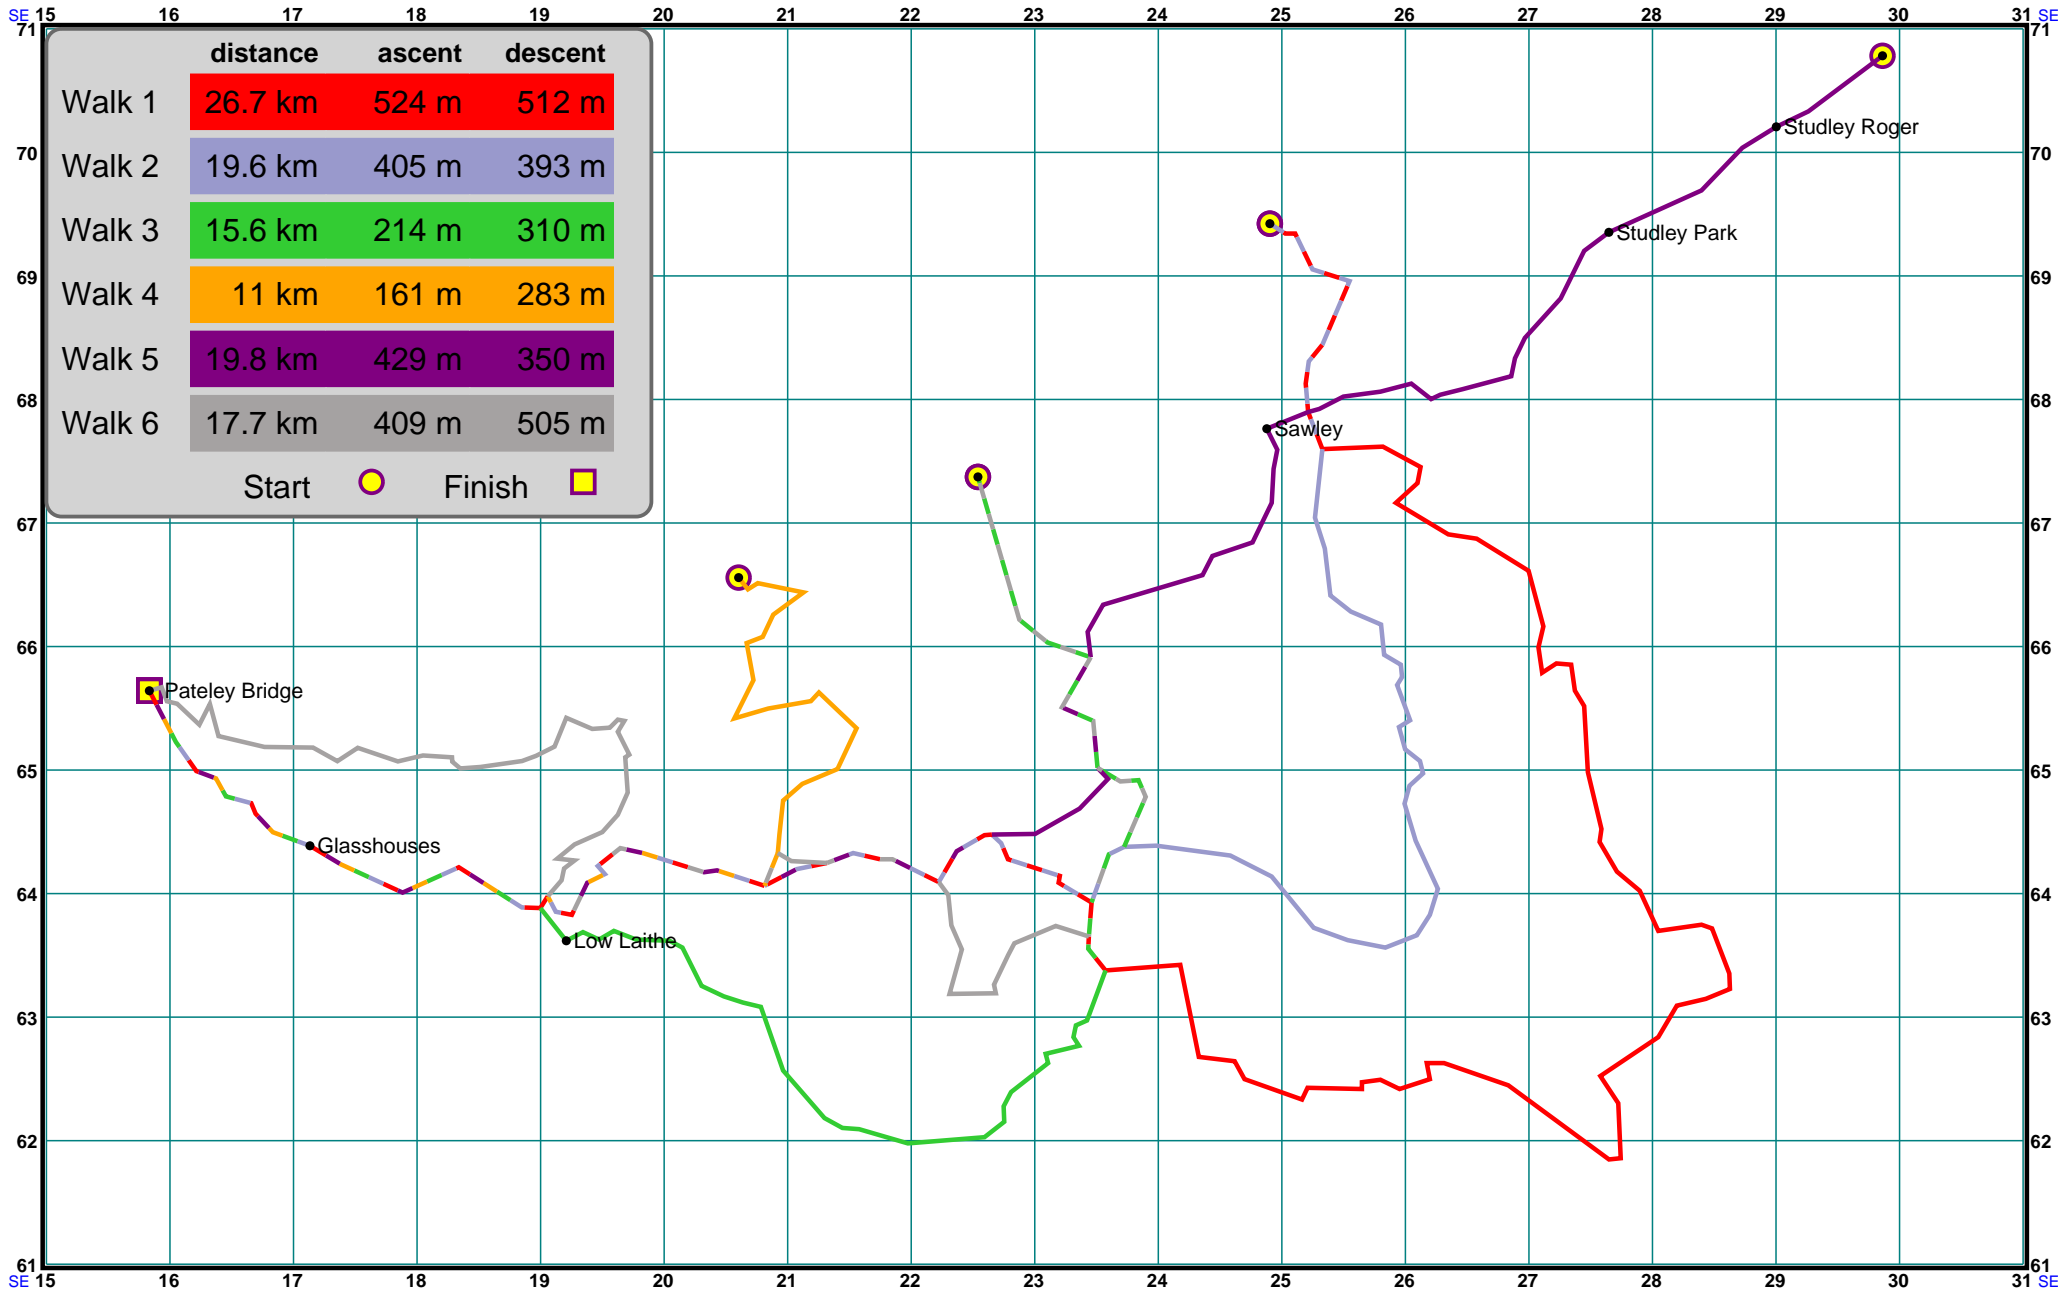

St. Edward's ABC Fellwalkers

Pateley Bridge

Yorkshire Dales

Saturday, 29th June, 2002

Click on any change of direction on a route to see a 1:25K OS map of that part of the route. The location of the waypoint will be shown by a red arrow

	distance	ascent	descent
Walk 1	26.7 km	524 m	512 m
Walk 2	19.6 km	405 m	393 m
Walk 3	15.6 km	214 m	310 m
Walk 4	11 km	161 m	283 m
Walk 5	19.8 km	429 m	350 m
Walk 6	17.7 km	409 m	505 m

Start Finish